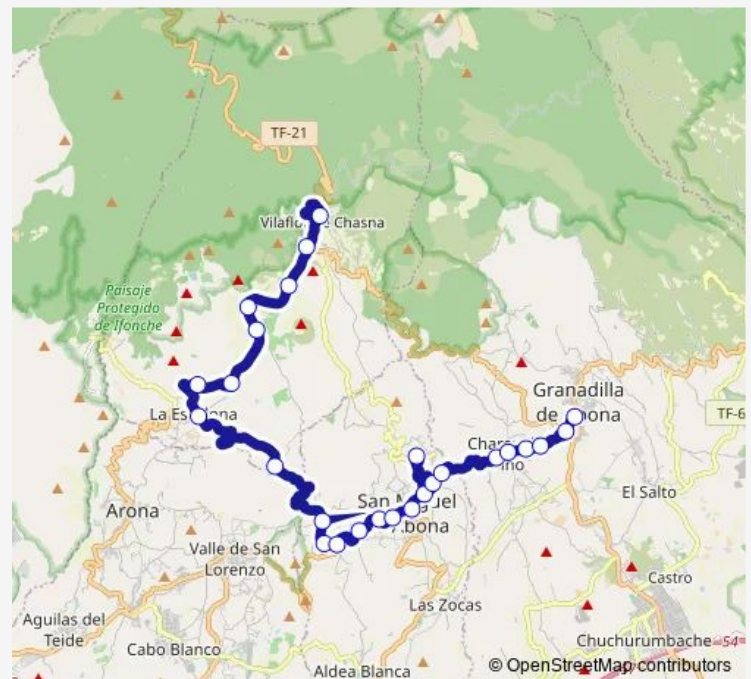

LA Escalona

LOS Casanovas

LOS Quemados (T)

Route schedule

Granadilla (T) — Vilaflor Centro

Monday 13:50

Tuesday 13:50

Wednesday 13:50

Thursday 13:50

Friday 13:50

Saturday —

Sunday —

Route info

Direction: Granadilla (T)

Stops: 26

Trip Duration: 0 hour 34 min

Route info

Direction: Vilaflor Centro

Stops: 26

Trip Duration: 0 hour 45 min

Granadilla (T)

Direction

LA Escalona Oeste (T) — Instituto DE Granadilla

19 stops

Wednesday 07:35

Thursday 07:35

Friday 07:35

Saturday —

Sunday —

Route info

Direction: LA Escalona Oeste (T)

Stops: 19