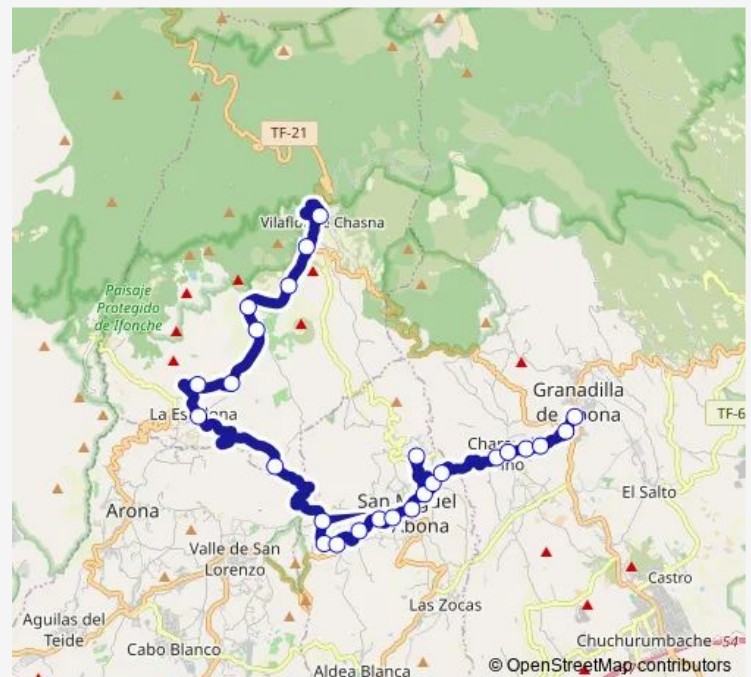

LA Escalona

LOS Casanovas

LOS Quemados (T)

Route schedule

Granadilla (T) — Vilaflor Centro

Monday 13:50

Tuesday 13:50

Wednesday 13:50

Thursday 13:50

Friday 13:50

Saturday —

Sunday —

Route info

Direction: Granadilla (T)

Stops: 26

Trip Duration: 0 hour 34 min

Route info

Direction: Vilaflor Centro

Stops: 26

Trip Duration: 0 hour 45 min

Granadilla (T)

Direction

LA Escalona Oeste (T) — Instituto DE Granadilla

19 stops

Wednesday 07:35

Thursday 07:35

Friday 07:35

Saturday —

Sunday —

Route info

Direction: LA Escalona Oeste (T)

Stops: 19