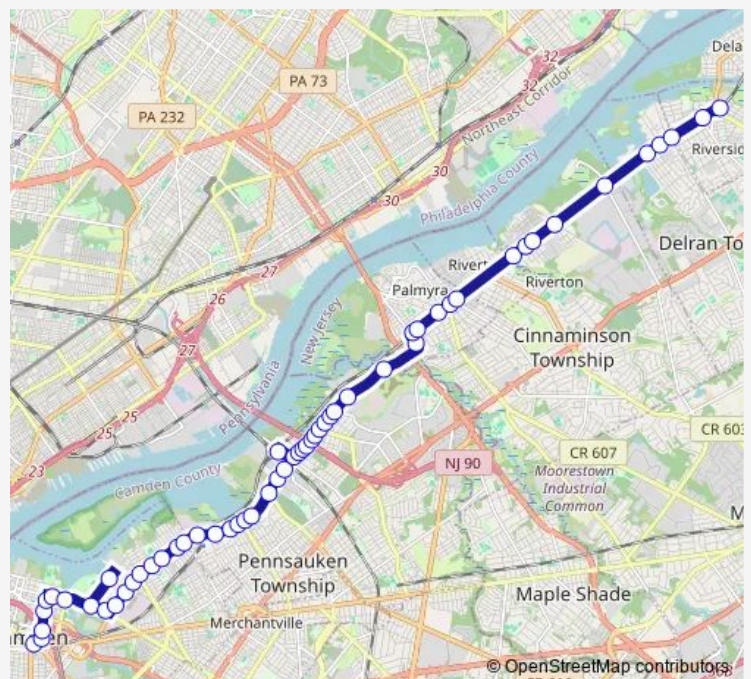

7TH ST AT Vine St

State ST AT 8TH St

State ST AT N 10th St

KROC CENTER

State ST AT Harrison Ave

State ST AT Wayne Ave

River AVE AT N 17th St

River AVE AT N 21 ST St

River AVE AT N 25th St

River AVE AT N 27th St

River AVE AT N 29th St

River AVE AT Lois Ave

River AVE AT N 33rd St

River AVE AT N. 35th St

River RD AT 37th St

River RD AT Hillside Terrace

Saturday 06:37-23:56

Sunday 06:37-23:56

Route info

Direction: Gate #2 Inside THE Wrtc

Stops: 56

Trip Duration: 0 hour 45 min

River RD AT 49th St

River RD AT Tinsman Ave

River RD AT Springfield Ave

River RD AT Cove Rd

River RD AT Bethel Ave

River RD AT Sherman Ave

PENNSAUKEN TRANSIT CENTER

Westfield & Deroose

River RD AT Velde Ave

River RD AT Engard Ave