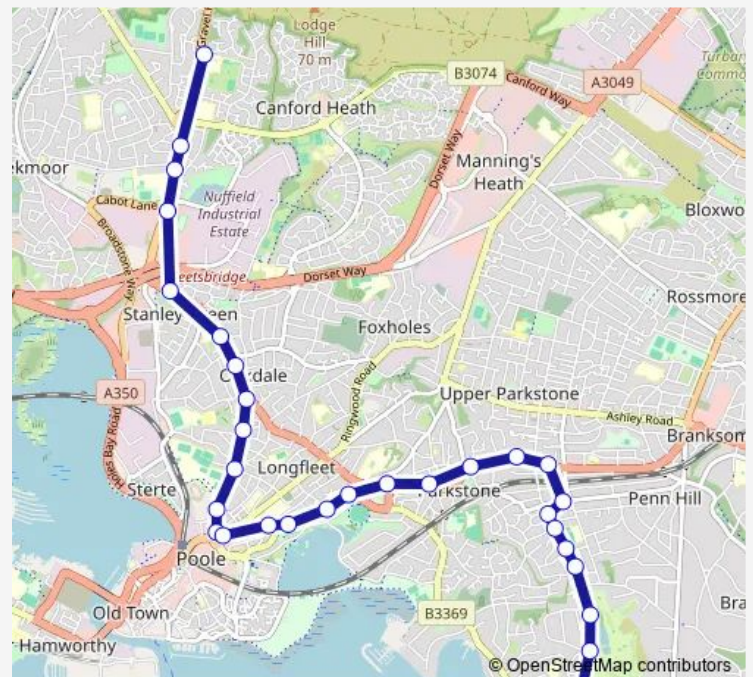

Thursday 15:40

Friday 15:40

Saturday —

Sunday —

Route info

Direction: Poole Grammar School

Stops: 30

Trip Duration: 0 hour 33 min

Anthony's Avenue

Bingham Avenue

Direction

Compton Avenue — Poole Grammar School

26 stops

[Open route schedule](#)

Compton Avenue

Anthonys Avenue

Ashley Cross

Willow Park

Park Gates

Birds Hill Road

The George

Barclays

Police Station

Tatnam Road