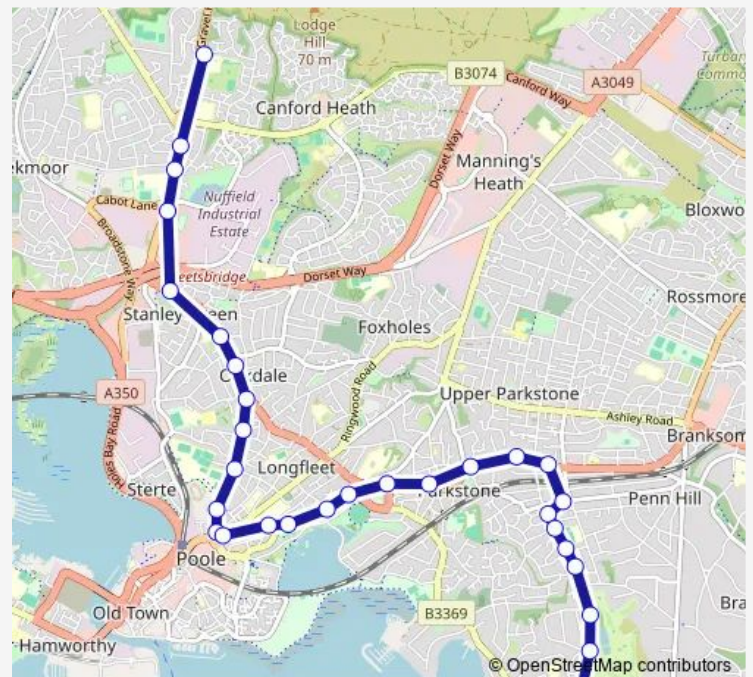

### Route schedule

Poole Grammar School — Bingham Avenue

Monday 15:40

Tuesday 15:40

Wednesday 15:40

Thursday 15:40

Friday 15:40

Saturday —

### Route info

Direction: Poole Grammar School

Stops: 30

Trip Duration: 0 hour 33 min

419 — Lilliput - Parkstone - Poole Grammar School

Marlborough Road

Woodside Road

St. Lukes Church