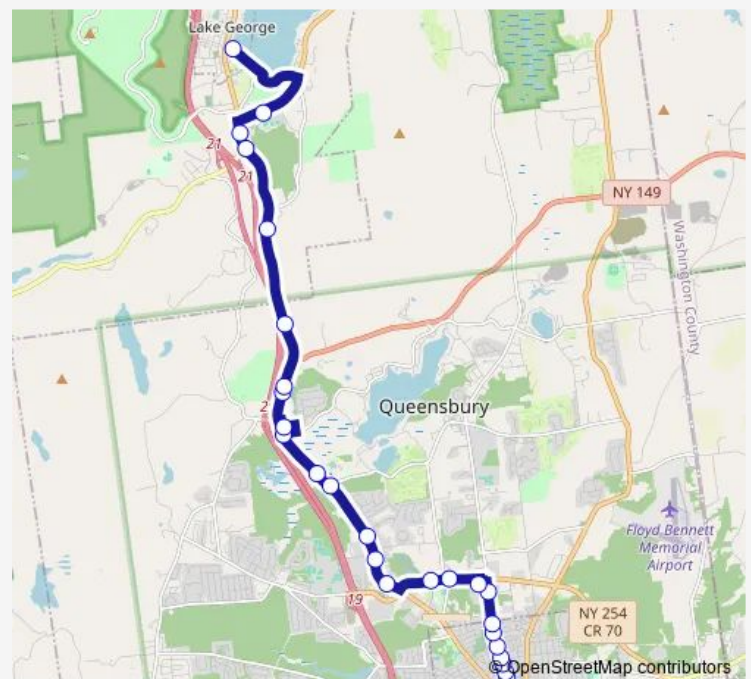

Thursday 10:00-16:00

Friday 10:00-16:00

Saturday —

Sunday —

Route info

Direction: Beach Rd Terminal

Stops: 24

Trip Duration: 0 hour 25 min

419 — Route 9 / Lake George

Bay St & Union St

Bay St & Maple St

Ridge Street Terminal

Direction

Beach Rd Terminal — Ridge Street Terminal

22 stops

[Open route schedule](#)

Beach Rd Terminal

Holiday Inn Resort

2119 Rte 9 Mama Riso

Goony Golf Southbound

Route 9 @ Cloud 9

1842 Rte 9 Rileys Outlet

French Mountain Commons

The Outlets @ Lake George Shoppes

Direction: Beach Rd Terminal

Stops: 22

Trip Duration: 0 hour 30 min

Direction

Ridge Street Terminal — Beach Rd Terminal

29 stops

[Open route schedule](#)

Ridge Street Terminal