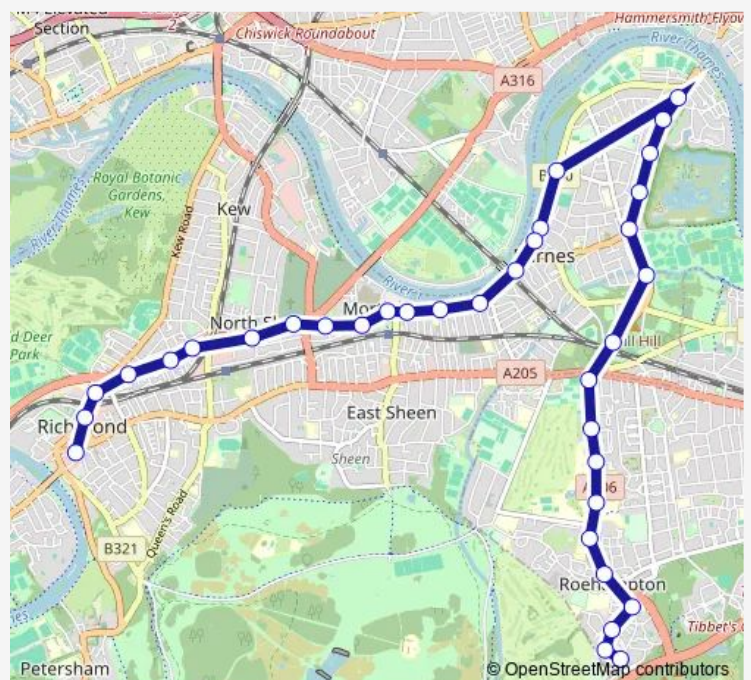

### Direction

George Street (TW9) — Norley Vale

33 stops

[Open route schedule](#)

George Street (TW9)

Richmond Station

Richmond Circus

Sheendale Road

Manor Circus

Sandycombe Road Richmond

Marksbury Avenue

Mortlake Road

Clifford Avenue

Ship Lane / Stag Brewery

Sheen Lane / Mortlake Station

Avondale Road

### Route schedule

George Street (TW9) — Norley Vale

Monday 00:10-23:55

Tuesday 00:10-23:55

Wednesday 00:10-23:55

Thursday 00:10-23:55

Friday 00:10-23:55

Saturday 00:10-23:55

### Route info

Direction: George Street (TW9)

Stops: 33

Trip Duration: 0 hour 46 min

Newport Road Barnes

Church Road / Red Lion

Ranelagh Avenue

Barnes