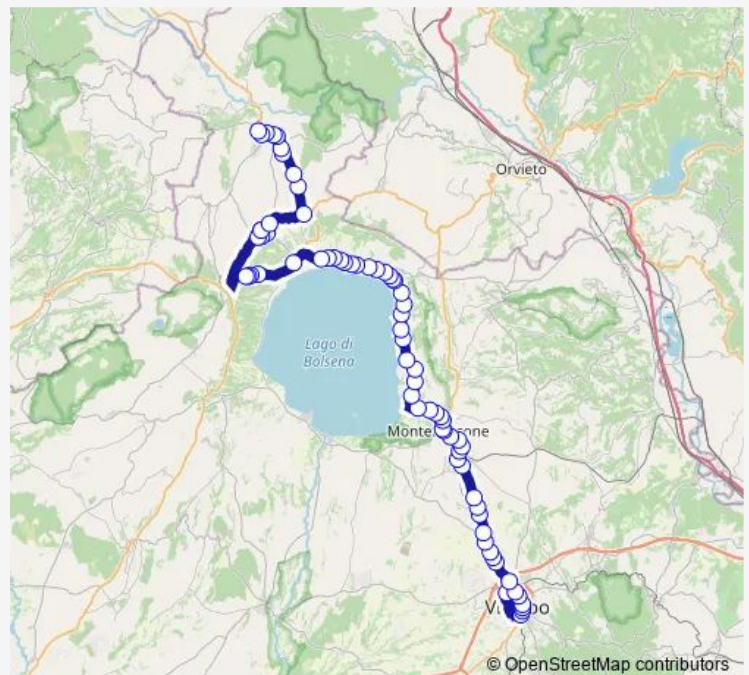

Montefiascone | Zepponami # f699

Montefiascone | Via Cassia Via Grilli # f700

Route schedule

Viterbo | Riello # f641 — Acquapendente | Ist. Omnicomprensivo Leonardo DA Vinci # f847

Monday	13:05-13:55
Tuesday	13:05-13:55
Wednesday	13:05-13:55
Thursday	13:05-13:55
Friday	13:05-13:55
Saturday	13:00
Sunday	—

Route info

Direction: Viterbo | Riello # f641

Stops: 73

Trip Duration: 1 hour 40 min

Viterbo - Acquapendente # Ac736d

Montefiascone | Cimitero # f701

Montefiascone | Via Cassia Via Contadini # f597

Montefiascone | Via Orvietana Via Cassia # f599