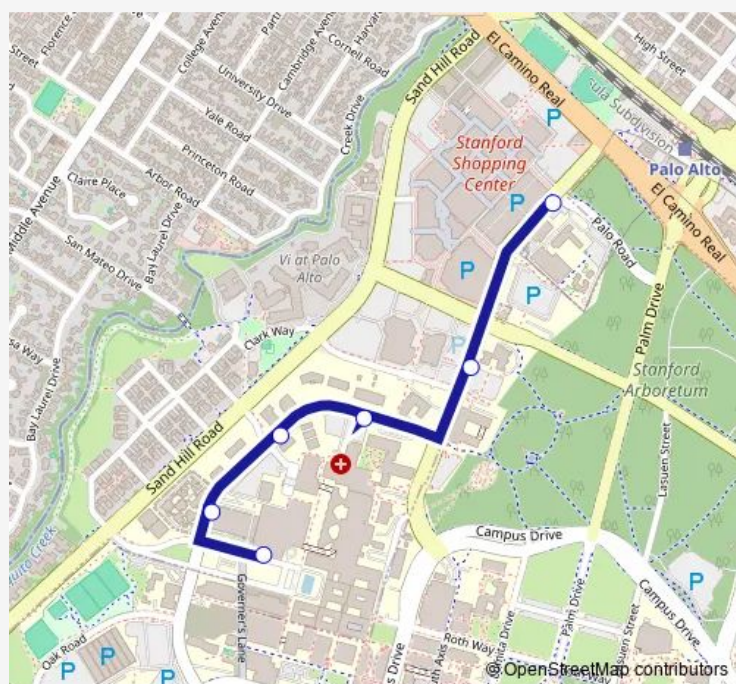

Bus HD Hospital: Direct

[Go to website](#)

Direction

500 Pasteur Drive - HD Line — On Quarry Road @ Neuroscience Health Center

6 stops

[Open route schedule](#)

500 Pasteur Drive - HD Line

On Welch Road @ Pasteur Staff Garage

On Welch Road @ Blake Wilbur Drive

On Welch Road @ Lpch

On Quarry Road @ Psychiatry Building

On Quarry Road @ Neuroscience Health Center

Route schedule

500 Pasteur Drive - HD Line — On Quarry Road @ Neuroscience Health Center

HD — Hospital: Direct

Direction

On Quarry Road @ Neuroscience Health Center — 500 Pasteur Drive - HD Line

14 stops

[Open route schedule](#)

On Quarry Road @ Neuroscience Health Center

On Quarry Road @ Stanford Shopping Center

On Quarry Road @ Sweet Olive Way

On Quarry Road Across From Psychiatry Building

On Quarry Road @ Vineyard Lane

On Welch Road Across From Lpch

780 Welch Road

900 Welch Road

1000 Welch Road

500 Pasteur Drive - HD Line