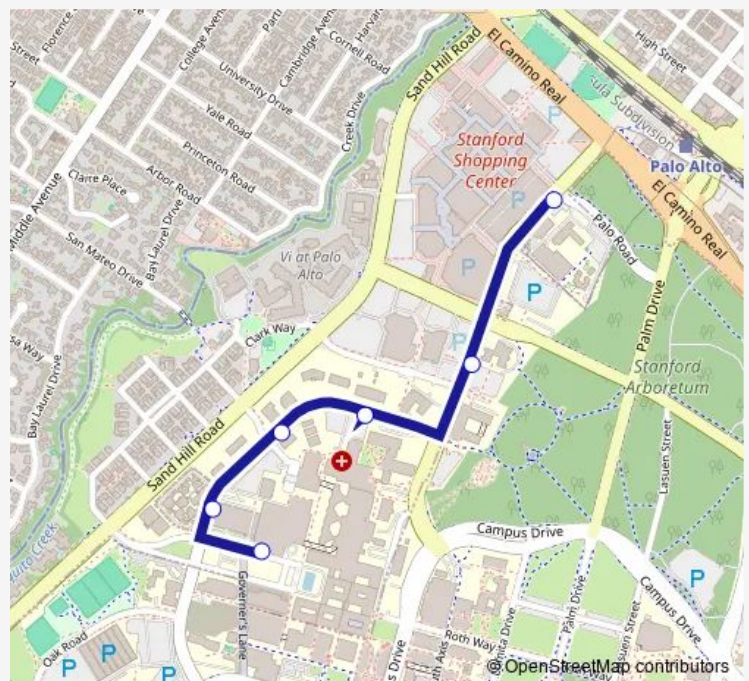

### Direction

500 Pasteur Drive - HD Line — On Quarry Road @ Neuroscience Health Center

6 stops

[Open route schedule](#)

500 Pasteur Drive - HD Line

On Welch Road @ Pasteur Staff Garage

On Welch Road @ Blake Wilbur Drive

### Route schedule

500 Pasteur Drive - HD Line — On Quarry Road @ Neuroscience Health Center

Monday 05:21-18:11

Tuesday 05:21-18:11

Wednesday 05:21-18:11

Thursday 05:21-18:11

Friday 05:21-18:11

Saturday —

### Route info

Direction: 500 Pasteur Drive - HD Line

Stops: 6

Trip Duration: 0 hour 8 min

■ Hd — Hospital: Direct

### Direction

On Quarry Road @ Neuroscience Health Center — 500 Pasteur Drive - HD Line

14 stops

[Open route schedule](#)

On Quarry Road @ Neuroscience Health Center

On Quarry Road @ Stanford Shopping Center