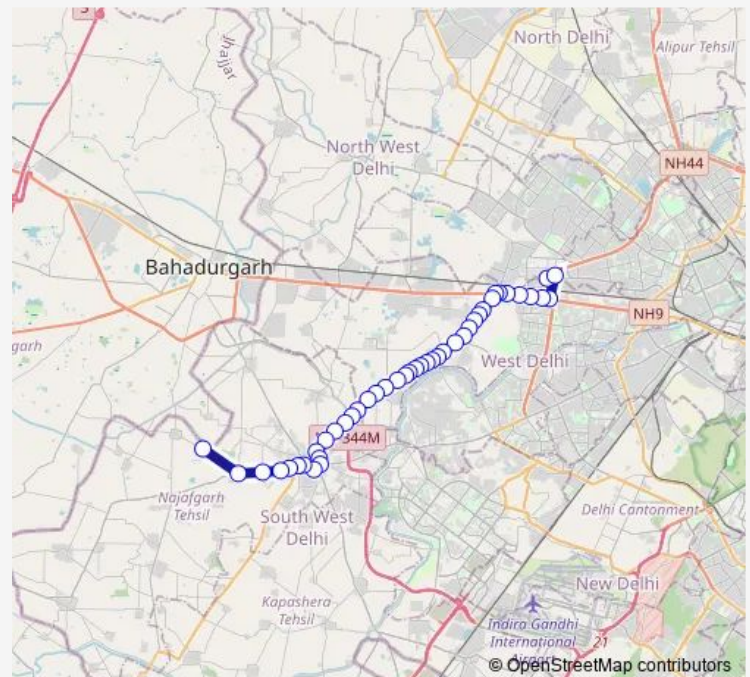

### Route schedule

Q Block Mangol Puri Terminal — Kair Depot

Monday 07:08-22:36

Tuesday 07:08-22:36

Wednesday 07:08-22:36

Thursday 07:08-22:36

Friday 07:08-22:36

Saturday 07:08-22:36

Sunday 07:08-22:36

### Route info

Direction: Q Block Mangol Puri Terminal

Stops: 44

Trip Duration: 1 hour 25 min

■ 978aup

BusMaps

Kotla Vihar Phase I

Tilangpur Kotla