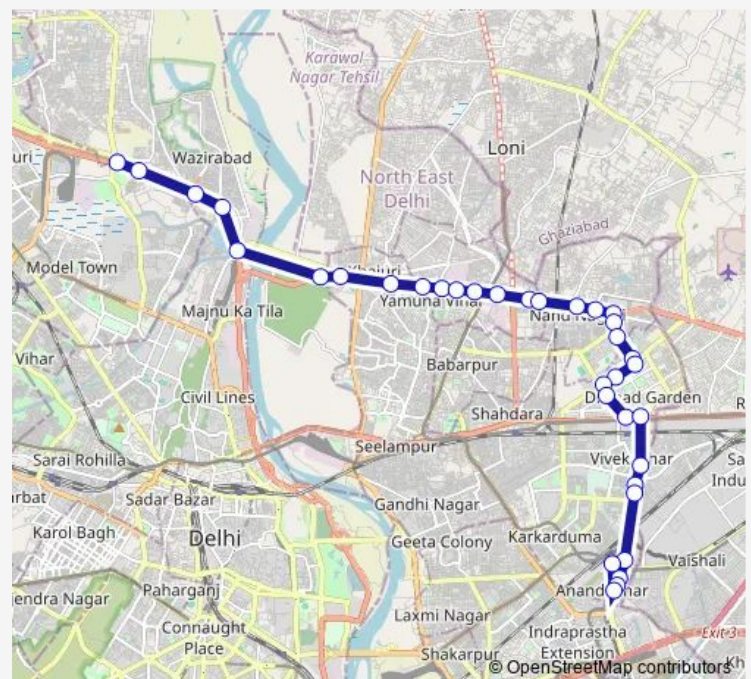

### Direction

Burari Crossing — Anand Vihar Isbt Terminal

35 stops

[Open route schedule](#)

Burari Crossing

CV Raman Iti

Gandhi Vihar

Gopal Pur / Jagat Pur Crossing

### Route schedule

Burari Crossing — Anand Vihar Isbt Terminal

Monday 06:08-22:00

Tuesday 06:08-22:00

Wednesday 06:08-22:00

Thursday 06:08-22:00

Friday 06:08-22:00

Saturday 06:08-22:00

### Route info

Direction: Burari Crossing

Stops: 35

Trip Duration: 1 hour 21 min

165adown

Nand Nagri Ext

Tahir Pur

GTB Enclave