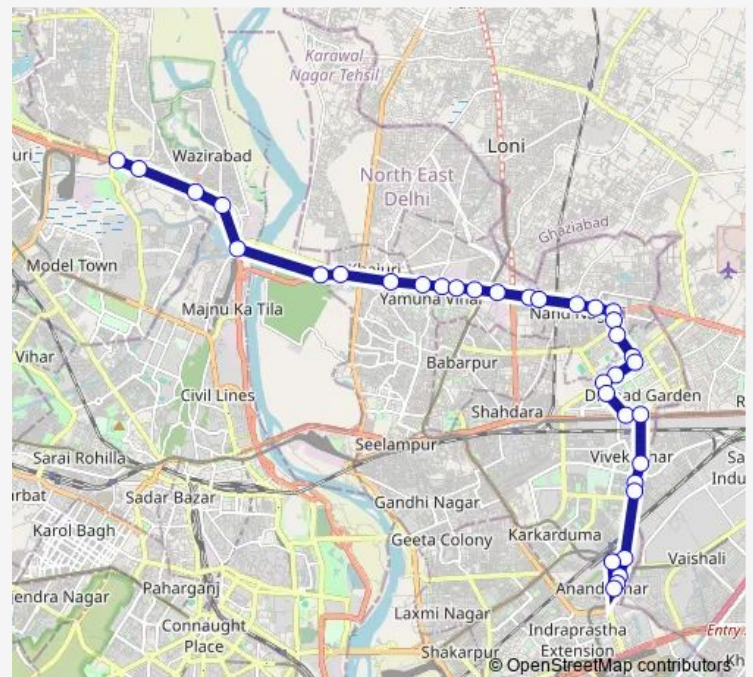

Bus 165adown

[Go to website](#)

Direction

Burari Crossing — Anand Vihar Isbt Terminal

35 stops

[Open route schedule](#)

Burari Crossing

CV Raman Iti

Gagan Cinema

Sunder Nagri

Anand Gram

Route schedule

Burari Crossing — Anand Vihar Isbt Terminal

Monday 06:08-22:00

Tuesday 06:08-22:00

Wednesday 06:08-22:00

Thursday 06:08-22:00

Friday 06:08-22:00

Saturday 06:08-22:00

Sunday 06:08-22:00

Route info

Direction: Burari Crossing

Stops: 35

Trip Duration: 1 hour 21 min

165adown

BusMaps

Nand Nagri Ext

Tahir Pur

GTB Enclave

Dilshad Garden School

Jhilmil Crossing GT Road

Shahdara Border Circle