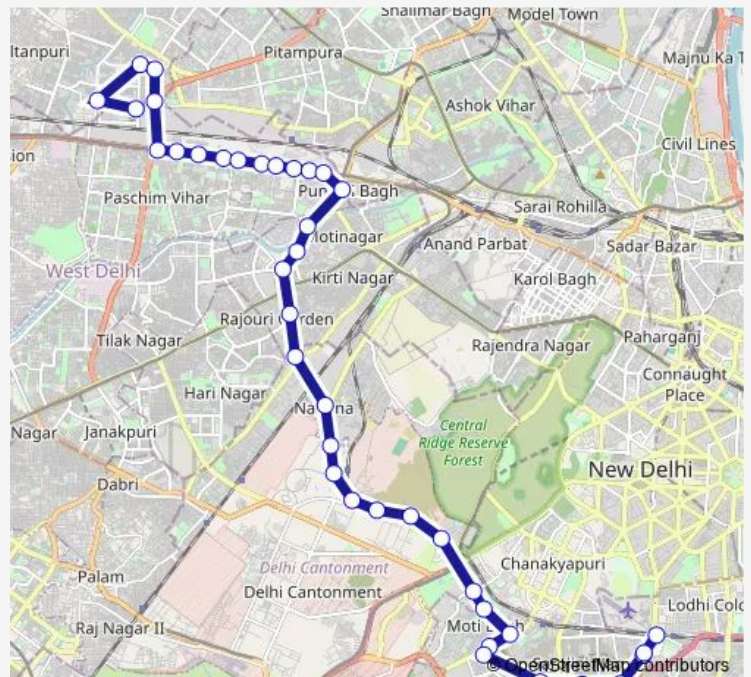

Route schedule

Q Block Mangolpuri — Safdurjung Terminal

Monday	05:00-21:40
Tuesday	05:00-21:40
Wednesday	05:00-21:40
Thursday	05:00-21:40
Friday	05:00-21:40
Saturday	05:00-21:40
Sunday	05:00-21:40

Route info

Direction: Q Block Mangolpuri

Stops: 39

Trip Duration: 1 hour 48 min

■ 568down

BusMaps

Naraina Vihar / Indra Market

Naraina Village

COD Ring Road