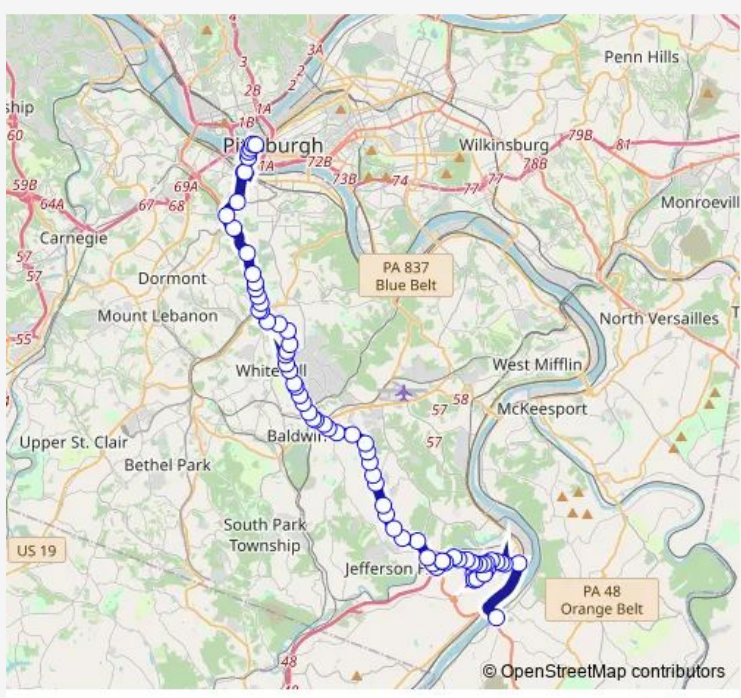

# Bus Y46 Elizabeth Flyer

[Go to website](#)

**Direction**  
 SIXTH AVE + SMITHFIELD — THIRD AT RT 51 OVER-PASS - ELIZABETH PARK AND RIDE  
 76 stops  
[Open route schedule](#)

- SIXTH AVE + SMITHFIELD
- SMITHFIELD ST AT FIFTH AVE
- SMITHFIELD ST + FORBES AVE
- SMITHFIELD ST + THIRD AVE
- SMITHFIELD ST + FT PITT BLVD
- Smithfield ST Bridge + Station Square
- South Busway + South Hills Jct
- South Busway + Palm Garden
- South Busway + Pioneer AVE Ramp Fs
- South Busway + Edgebrook Shelter
- South Busway + Whited ST Shelter
- South Busway + South Bank
- South Busway + Central Shelter
- South Busway + Inglewood Shelter
- South Busway + Overbrook Shelter
- South Busway + Glenbury AVE Ramp
- HWY RT 51 + Hillview
- HWY RT 51 + Stewart
- HWY RT 51 + #2790
- HWY RT 51 + #2850
- HWY RT 51 + Greenlee Rd

**Route schedule**  
 SIXTH AVE + SMITHFIELD — THIRD AT RT 51 OVER-PASS - ELIZABETH PARK AND RIDE

Monday	12:16-18:23
Tuesday	12:16-18:23
Wednesday	12:16-18:23
Thursday	12:16-18:23
Friday	12:16-18:23
Saturday	—
Sunday	—

**Route info**  
 Direction: SIXTH AVE + SMITHFIELD  
 Stops: 76  
 Trip Duration: 0 hour 59 min

■ Y46 — Elizabeth Flyer **BusMaps**

HWY RT 51 + #3500

HWY RT 51 + Delco

HWY RT 51 + #4040

HWY RT 51 + OLD Clairton