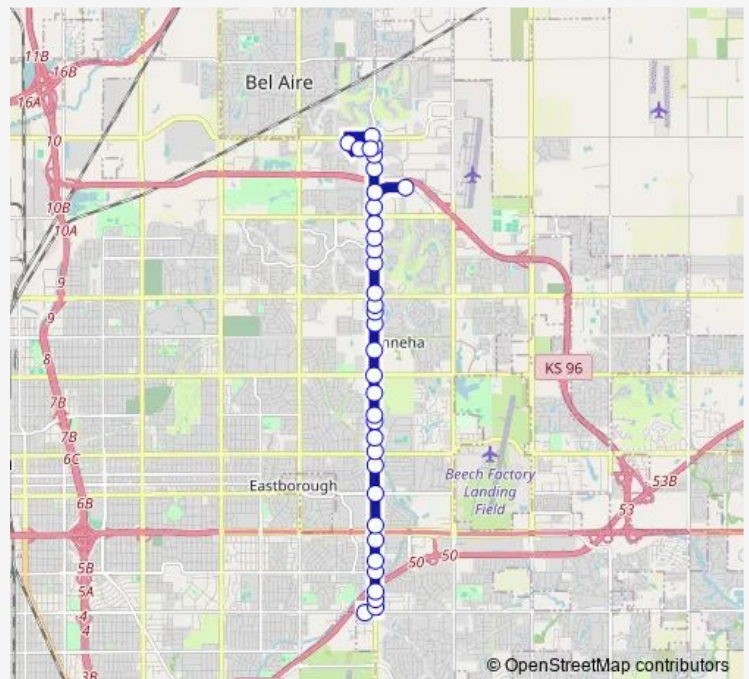

2000 Rock Nb

Rock & Bradley Fair

Rock and 21st St Nb

Route schedule

Longfellow and Harry Nb — 36th and Rock Sb

Monday 07:08-17:08

Tuesday 07:08-17:08

Wednesday 07:08-17:08

Thursday 07:08-17:08

Friday 07:08-17:08

Saturday —

Sunday —

Route info

Direction: Longfellow and Harry Nb

Stops: 38

Trip Duration: 0 hour 29 min

Route201: Rock R — Route201: Rock Road

Rock Road & Windwood Northbd

Rock Rd & Oxford Circ Northbd

Rock Road & Greenbriar Northbd

Rock Road & 29th St Northbd

Rock and 30th Nb

Rock Road & 32nd St Northbd

Rock Road & 34th St Northbd

34th and Comotara

36th and Rock Sb

Direction

36th St and Rock Rd Sb — Longfellow and Harry Nb

32 stops

[Open route schedule](#)

36th St and Rock Rd Sb

Rock and 35th St Sb