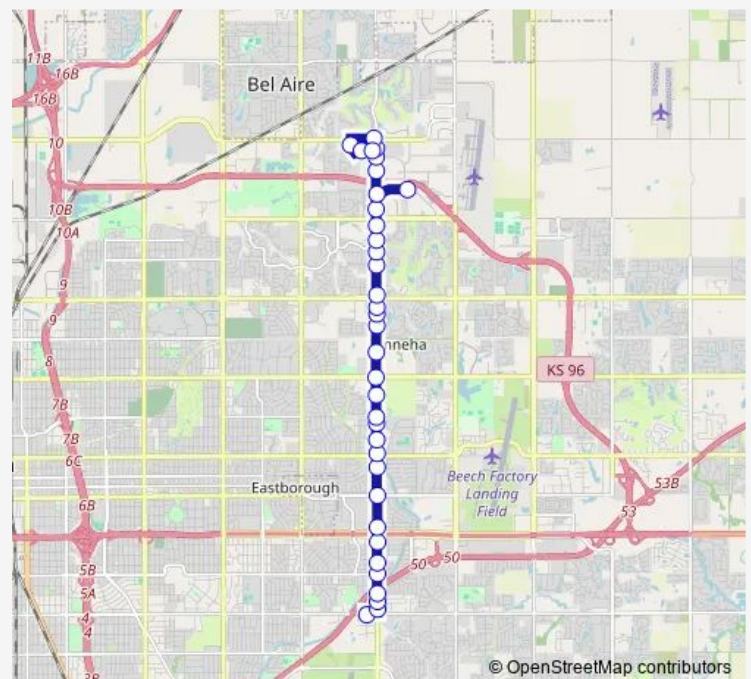

2000 Rock Nb

Rock & Bradley Fair

Rock and 21st St Nb

**Route schedule**

Longfellow and Harry Nb — 36th and Rock Sb

Monday 07:08-17:08

Tuesday 07:08-17:08

Wednesday 07:08-17:08

Thursday 07:08-17:08

Friday 07:08-17:08

Saturday —

Sunday —

**Route info**

Direction: Longfellow and Harry Nb

Stops: 38

Trip Duration: 0 hour 29 min

Route201: Rock R — Route201: Rock Road

Rock Road & Windwood Northbd

Rock Rd & Oxford Circ Northbd

Rock Road & Greenbriar Northbd

Rock Road & 29th St Northbd

Rock and 30th Nb

Rock Road & 32nd St Northbd

Rock Road & 34th St Northbd

34th and Comotara

36th and Rock Sb

**Direction**

36th St and Rock Rd Sb — Longfellow and Harry Nb

32 stops

[Open route schedule](#)

36th St and Rock Rd Sb

Rock and 35th St Sb