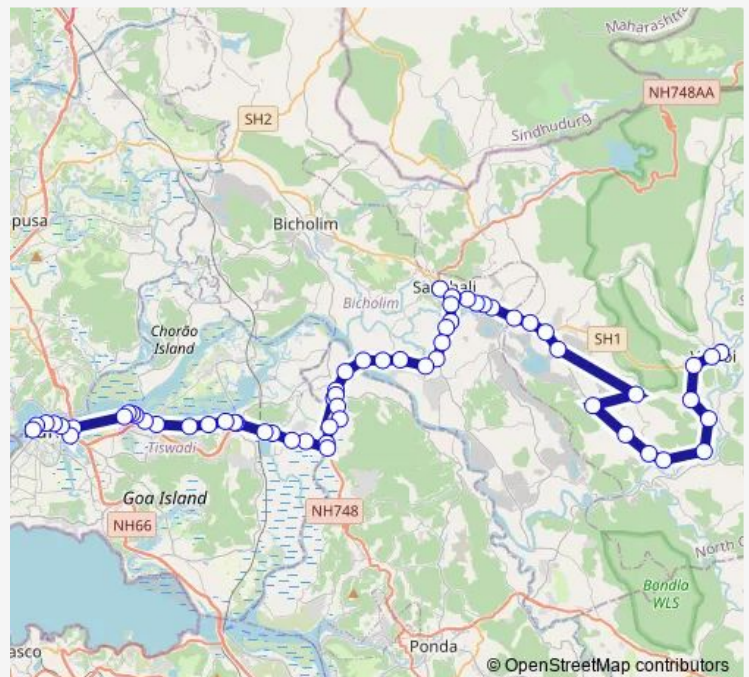

### Route schedule

Valpoi KTC Bus Stand — Panaji Inox

Monday 07:40-13:40

Tuesday 07:40-13:40

Wednesday 07:40-13:40

Thursday 07:40-13:40

Friday 07:40-13:40

Saturday 07:40-13:40

### Route info

Direction: Valpoi KTC Bus Stand

Stops: 62

Trip Duration: 2 hour 0 min

PRV12 — Panaji MKT - Valpoi

Sakhali Hospital

Siya Petrol Pump

Gavthan