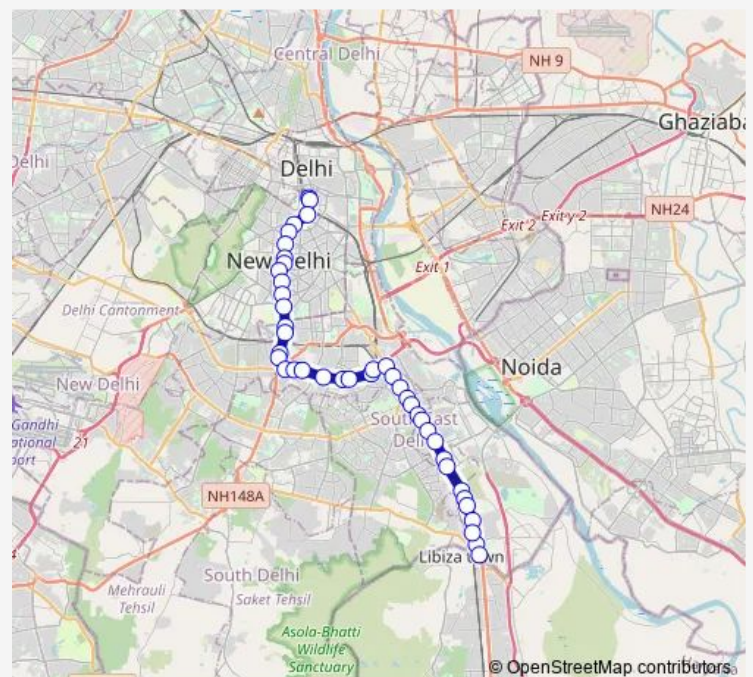

South Extension

Andrews Ganj

Gupta Market

Route schedule

Minto Road Terminal — Badarpur Border (T)

Monday 06:30-20:55

Tuesday 06:30-20:55

Wednesday 06:30-20:55

Thursday 06:30-20:55

Friday 06:30-20:55

Saturday 06:30-20:55

Sunday 06:30-20:55

Route info

Direction: Minto Road Terminal

Stops: 42

Trip Duration: 1 hour 36 min

■ 460up

BusMaps

Lajpat Nagar (Ring Road)

PG DAV College / Sri Niwaspuri

Nehru Nagar

Ashram Chowk

Mata Mandir New Friends Colony

Ishwar Nagar