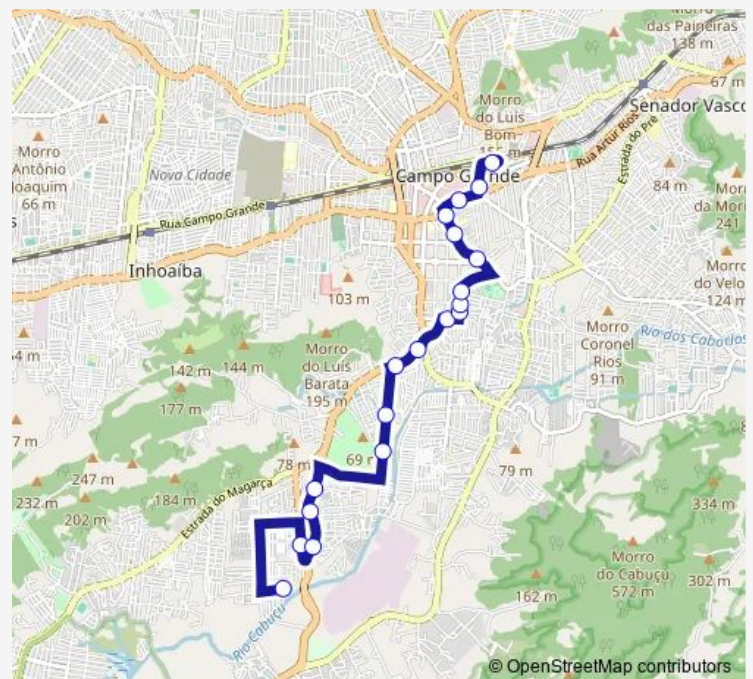

Professor José Oiticica

Terminal Rodoviário de Campo Grande : Plat. B.

Route schedule

Ponto Final: Guaratiba : Cabuçu de Baixo — Terminal Rodoviário de Campo Grande : Plat. B.

Monday	00:00
Tuesday	00:00
Wednesday	00:00
Thursday	00:00
Friday	00:00
Saturday	00:00
Sunday	00:00

Route info

Direction: Ponto Final: Guaratiba : Cabuçu de Baixo

Stops: 19

Trip Duration: 0 hour 21 min

Direction

Terminal Rodoviário de Campo Grande : Plat. B. — Ponto Final: Guaratiba : Cabuçu de Baixo

28 stops

Saturday 00:00

Sunday 00:00

Route info

Direction: Terminal Rodoviário de Campo Grande : Plat. B.

Stops: 28

Trip Duration: 0 hour 25 min

Mato Alto

Campo Formoso

Vila Jurari

Ponto Final: Guaratiba : Cabuçu de Baixo

LECD94 Bus time schedules and route maps are available in an offline PDF at busmaps.com. Use the busmaps.com website to see live bus times, train schedule or subway schedule, and step-by-step directions for all public transit in Nova Iguacu