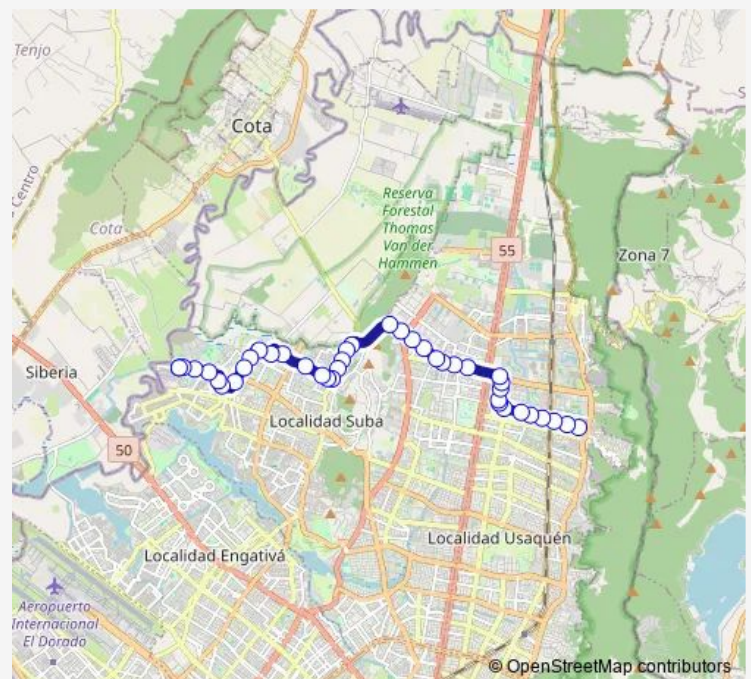

AC 170 - AV. Boyacá

AC 170 - AV. Boyacá

AC 170 - KR 78

Route schedule

KR 148 - CL 143B Br. Bilbao — KR 148 - CL 143B Br. Bilbao

Monday 04:00-22:51

Tuesday 04:00-22:51

Wednesday 04:00-22:51

Thursday 04:00-22:51

Friday 04:00-22:51

Saturday 05:08-22:00

Sunday 05:24-21:10

Route info

Direction: KR 148 - CL 143B Br. Bilbao

Stops: 41

Trip Duration: 1 hour 47 min