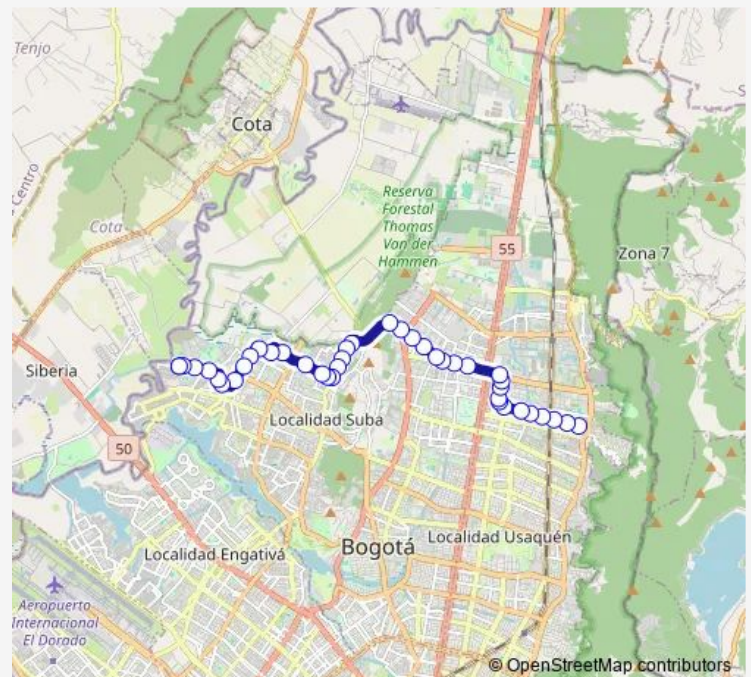

### Route schedule

KR 148 - CL 143b Br. Bilbao — KR 148 - CL 143b Br. Bilbao

Monday 04:00-22:51

Tuesday 04:00-22:51

Wednesday 04:00-22:51

Thursday 04:00-22:51

Friday 04:00-22:51

Saturday 05:08-22:00

### Route info

Direction: KR 148 - CL 143b Br. Bilbao

Stops: 41

Trip Duration: 2 hour 3 min

C145 — Bilbao

KR 92 - CL 170

KR 92 - CL 162

KR 92 - CL 157a