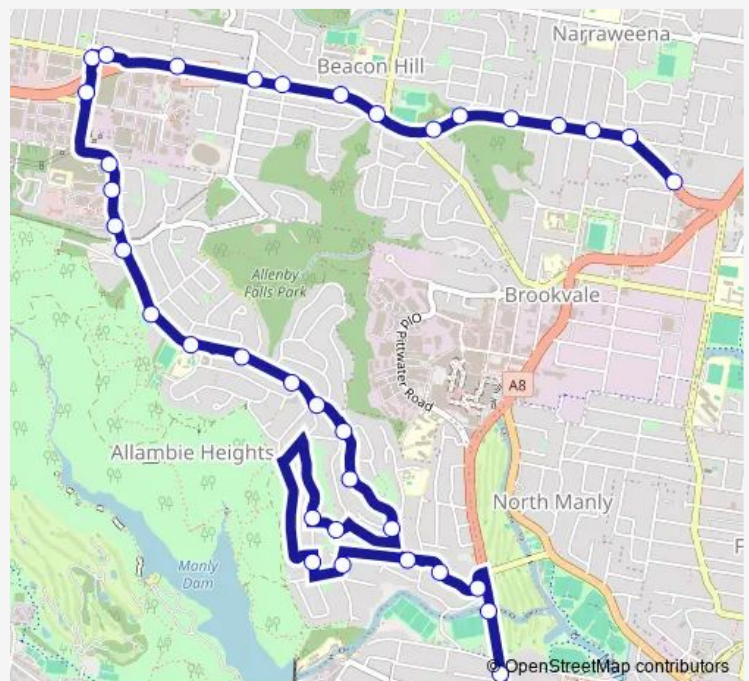

School Bus 775n St. Kierans Manly Vale to Warringah and Pittwater Rds

[Go to website](#)

**Direction**

St Kieran's Church, Codamine St — Warringah Rd Opp Victor Rd

37 stops

[Open route schedule](#)

- St Kieran's Church, Codamine St
- Condamine St After Gordon St
- Miller Reserve, Condamine St
- Kentwell Rd After Condamine St
- Kentwell Rd Before Cornwell Rd
- Kentwell Rd Opp Allambie Rd
- Wandella Rd Opp Carinya Cl
- Binalong Av Before Southern Cross Way
- Binalong Av At Kentwell Rd
- Kentwell Rd At Tokara St
- Allambie Rd At Eerawy Rd
- Allambie Rd Opp Corkery Cres
- Allambie Rd Opp Corkery Cres
- Allambie Rd At Monserra Rd
- Allambie Rd After Roosevelt Av
- Allambie Rd Opp Inglebar Av
- Allambie Heights Public School, Allambie Rd
- Allambie Rd Opp Darmour Av
- William Charlton Village, Allambie Rd
- Fred Huntley Village, Allambie Rd

Route schedule

St Kieran's Church, Codamine St — Warringah Rd Opp Victor Rd

Monday	15:00
Tuesday	15:00
Wednesday	15:00
Thursday	15:00
Friday	15:00
Saturday	—
Sunday	—

Route info

Direction: St Kieran's Church, Codamine St

Stops: 37

Trip Duration: 0 hour 27 min

775n — St. Kierans Manly Vale to Warringah and Pittwater Rds

Allambie Rd Opp Sunlea Pl

Allambie Rd Opp Arnhem Rd

Allambie Rd Before Warringah Rd

Allambie Rd At Frenchs Forest Rd

Warringah Rd At Mckillop Rd

Warringah Rd At Lascelles Rd

Warringah Rd At Waratah Pde

Warringah Rd Before Alfred St

May Road Shops, Warringah Rd

Warringah Rd Opp Victor Rd

775n School Bus time schedules and route maps are available in an offline PDF at [busmaps.com](https://busmaps.com). Use the [busmaps.com](https://busmaps.com) website to see live bus times, train schedule or subway schedule, and step-by-step directions for all public transit in Sydney