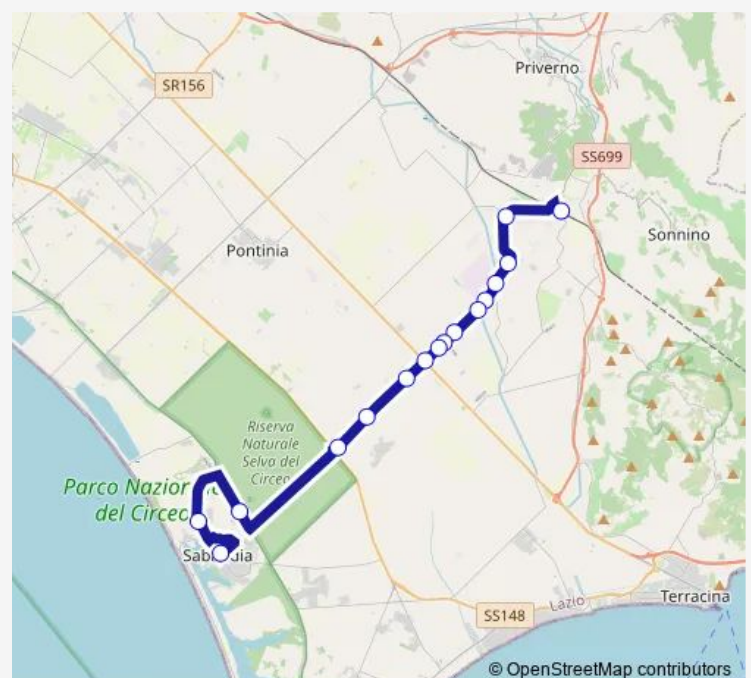

### Route schedule

Priverno | Stazione FS # f3779 — Sabaudia | Piazza Oberdan # f3237

Monday 22:45

Tuesday 22:45

Wednesday 22:45

Thursday 22:45

Friday 22:45

Saturday 22:35

### Route info

Direction: Priverno | Stazione FS # f3779

Stops: 16

Trip Duration: 0 hour 35 min

Bus time schedules and route maps are available in an offline PDF at [busmaps.com](https://busmaps.com). Use the [busmaps.com](https://busmaps.com) website to see live bus times, train schedule or subway schedule, and step-by-step directions for all public transit in Sonnino