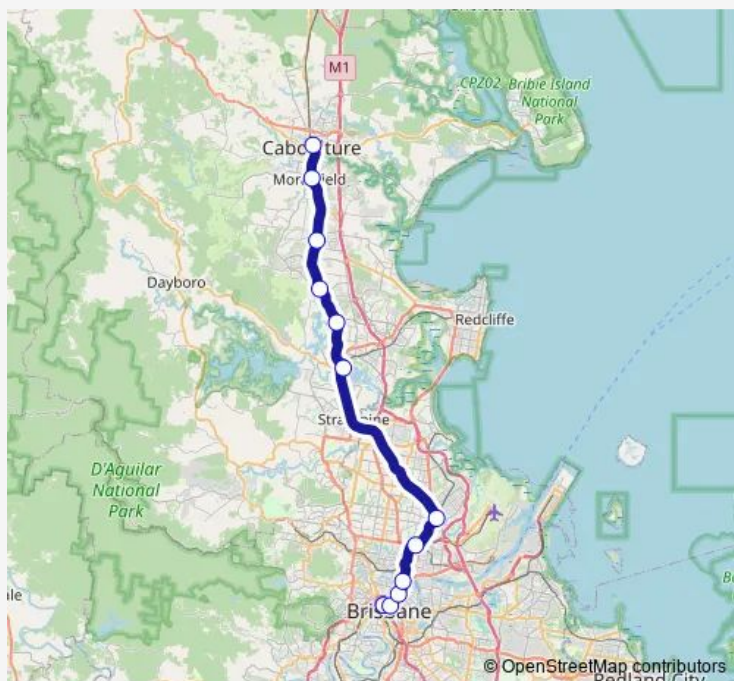

Fortitude Valley station, platform 2

Bowen Hills station, platform 2

Eagle Junction station, platform 2

Northgate station, platform 2

Petrie station, platform 2

Dakabin station, platform 2

Narangba station, platform 3

Burpengary station, platform 2

Morayfield station, platform 2

Caboolture station, platform 1

Route schedule

Roma Street station, platform 7 — Caboolture station, platform 1

Monday	25:27 ⁺¹
Tuesday	25:27 ⁺¹
Wednesday	25:27 ⁺¹
Thursday	25:27 ⁺¹
Friday	—
Saturday	—
Sunday	—

Route info

Direction: Roma Street station, platform 7

Stops: 12

Trip Duration: 0 hour 58 min

BRCA — Brisbane City - Caboolture

Direction

Boggo Road/Park Road station, platform 3 — Caboolture station, platform 3

Tuesday 04:34-18:16

Wednesday 04:34-18:16

Thursday 04:34-18:16

Friday —

Saturday —

Sunday —

Route info

Direction: Roma Street station, platform 7