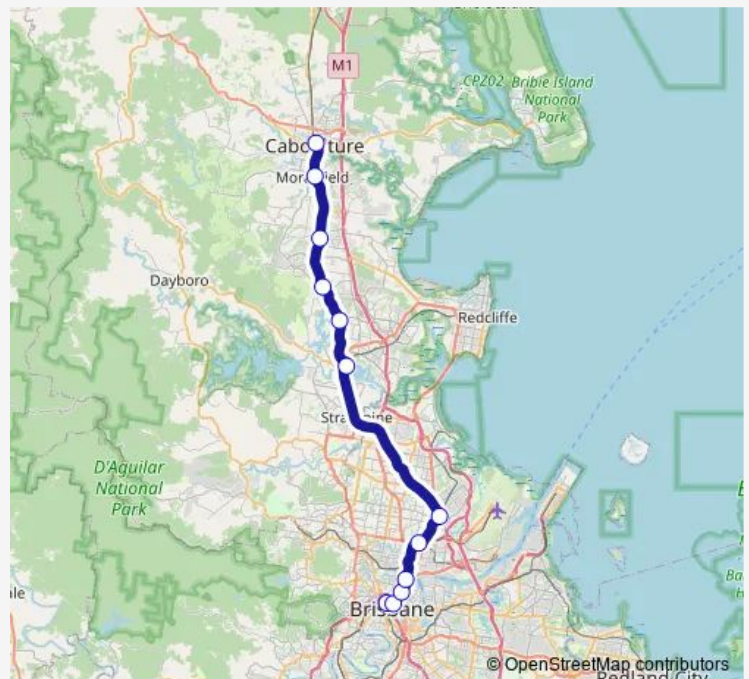

Fortitude Valley station, platform 4

Bowen Hills station, platform 4

Eagle Junction station, platform 4

Northgate station, platform 4

Petrie station, platform 2

Dakabin station, platform 2

Narangba station, platform 3

Burpengary station, platform 2

Morayfield station, platform 2

Caboolture station, platform 3

Route schedule

Roma Street station, platform 9 — Caboolture station, platform 3

Monday	—
Tuesday	—
Wednesday	—
Thursday	—
Friday	04:33-17:30
Saturday	—
Sunday	—

Route info

Direction: Roma Street station, platform 9

Stops: 12

Trip Duration: 0 hour 53 min

BRCA — Brisbane City - Caboolture line

## Direction

Roma Street station, platform 9 — Caboolture station, platform 3

12 stops

[Open route schedule](#)

Roma Street station, platform 9

Central station, platform 6

Fortitude Valley station, platform 4