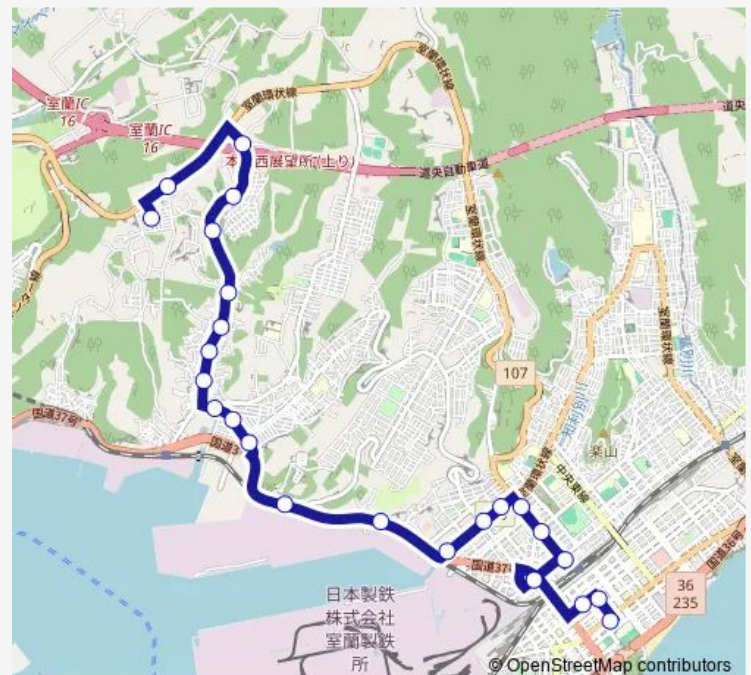

Thursday 06:50-17:55

Friday 06:50-17:55

Saturday 06:50-17:10

Sunday 06:50-17:10

Route info

Direction: すずかけニュータウン

Stops: 24

Trip Duration: 0 hour 34 min