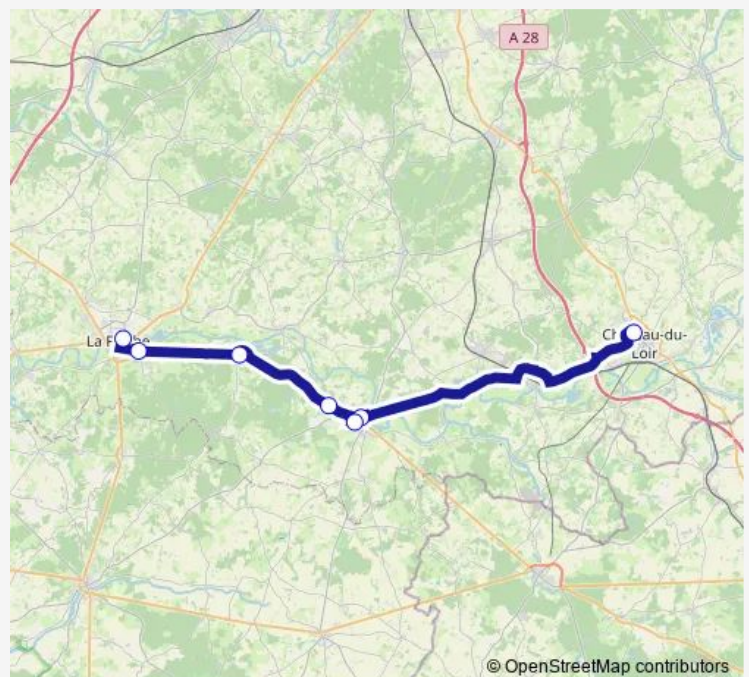

### Direction

Park.Collège Lycée Château /Loir — Gare Routière

7 stops

[Open route schedule](#)

Park.Collège Lycée Château /Loir

Place du Mail

Collège les Quatre Vents

RD 306 - la Gannetière

École Mat. et Prim. Thorée

RD 306 - le Moulin de la Bruère

Gare Routière

### Route schedule

Park.Collège Lycée Château /Loir — Gare Routière

Monday	—
Tuesday	—
Wednesday	13:10
Thursday	—
Friday	—
Saturday	—
Sunday	—

### Route info

Direction: Park.Collège Lycée Château /Loir

Stops: 7

Trip Duration: 0 hour 50 min

LA Chartre-SUR-LE-Loir / LE Lude / Montval-SUR-Loir / Thoree-LES-Pins Bus time schedules and route maps are available in an offline PDF at [busmaps.com](https://busmaps.com). Use the [busmaps.com](https://busmaps.com) website to see live bus times, train schedule or subway schedule, and step-by-step directions for all public transit in Le Lude