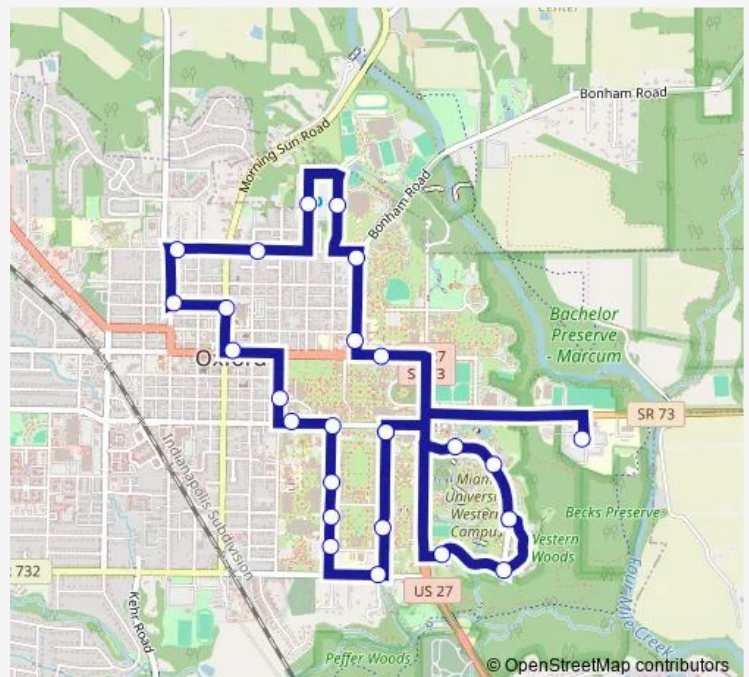

Bus U4D U4D - Western Campus/North Loop w/Ditmer

[Go to website](#)

Direction

Miami Station C — Miami Station C

26 stops

[Open route schedule](#)

Miami Station C

Stanton Hall

Laws Hall

Ditmer

Art Museum

Route schedule

Miami Station C — Miami Station C

Monday 07:00-18:40

Tuesday 07:00-18:40

Wednesday 07:00-18:40

Thursday 07:00-18:40

Friday 07:00-18:40

Saturday 11:30-19:05

Sunday —

Route info

Direction: Miami Station C

Stops: 26

Trip Duration: 0 hour 30 min

U4D — U4D - Western Campus/North Loop w/Ditmer

Western Lodge

Boyd Hall

Child Development Center

Beechwoods Hall

Miami Station C

U4D Bus time schedules and route maps are available in an offline PDF at busmaps.com. Use the busmaps.com website to see live bus times, train schedule or subway schedule, and step-by-step directions for all public transit in Oxford