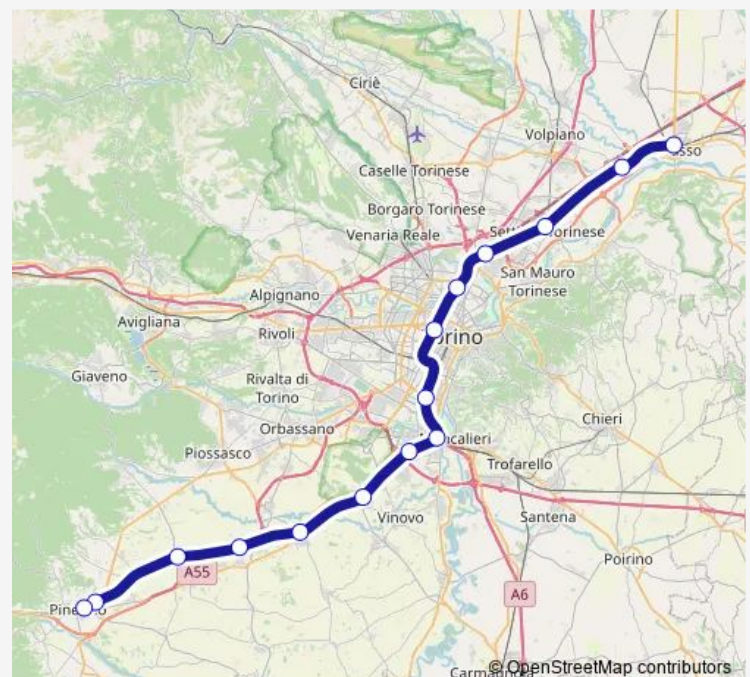

Settimo

Torino Stura

Torino Rebaudengo Fossata

Torino Porta Susa

Torino Lingotto

Sangone

Nichelino

Candiolo

None

Airasca

Piscina

Pinerolo Olimpica

Pinerolo

Route schedule

Chivasso — Pinerolo

Monday 05:12-22:27

Tuesday 05:12-22:27

Wednesday 05:12-22:27

Thursday 05:12-22:27

Friday 05:12-22:27

Saturday 05:12-22:27

Sunday 07:27-21:27

Route info

Direction: Chivasso

Stops: 15

Trip Duration: 1 hour 14 min

Sfm2 — Pinerolo-Chivasso

Direction

Pinerolo — Chivasso

15 stops

[Open route schedule](#)

Pinerolo