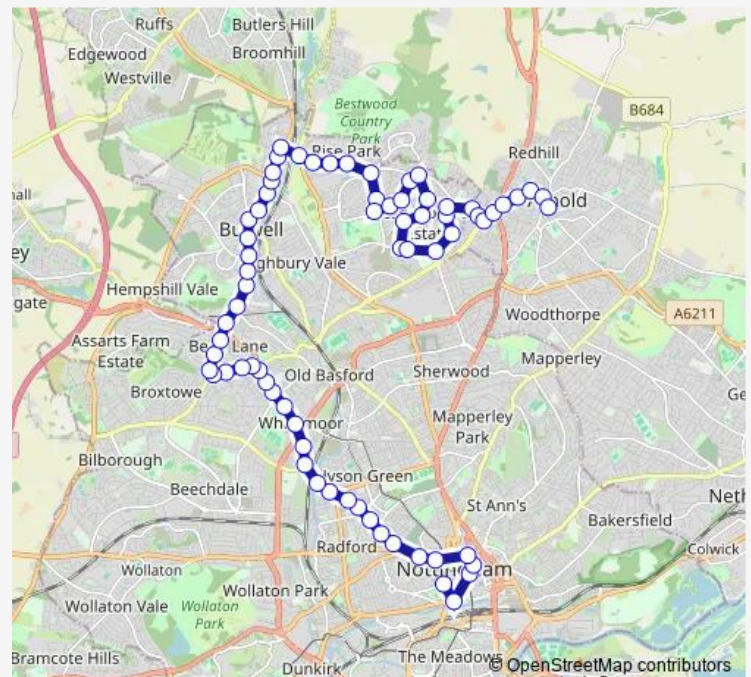

Bar Lane

Llanberis Grove

Broxtowe Lane

Route schedule

Maid Marian Way — Front Street

Monday 07:19-19:39

Tuesday 07:19-19:39

Wednesday 07:19-19:39

Thursday 07:19-19:39

Friday 07:19-19:39

Saturday 08:12-19:39

Sunday —

Route info

Direction: Maid Marian Way

Stops: 70

Trip Duration: 1 hour 23 min

79A — City-Arnold

Broxtowe Avenue

Dulverton Vale

The Green

Bells Lane

Eltham Drive

Dulverton Vale

Walbrook Close

Phoenix Park Interchange

Headstocks

Leonard Street

Coventry Court

Sellers Wood Drive

Bulwell Bus Station

Duke Street

Merchant Street