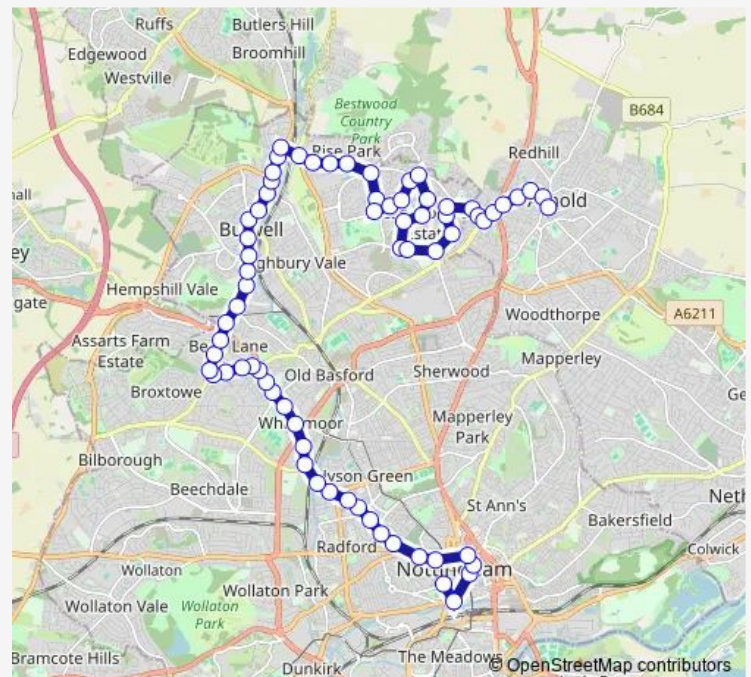

### Direction

Maid Marian Way — Front Street

70 stops

[Open route schedule](#)

Maid Marian Way

Broadmarsh

Fletcher Gate

George Street

Broxtowe Lane

### Route schedule

Maid Marian Way — Front Street

Monday 07:19-19:39

Tuesday 07:19-19:39

Wednesday 07:19-19:39

Thursday 07:19-19:39

Friday 07:19-19:39

Saturday 08:12-19:39

### Route info

Direction: Maid Marian Way

Stops: 70

Trip Duration: 1 hour 23 min

79A — City-Arnold

Broxtowe Avenue

Dulverton Vale

The Green