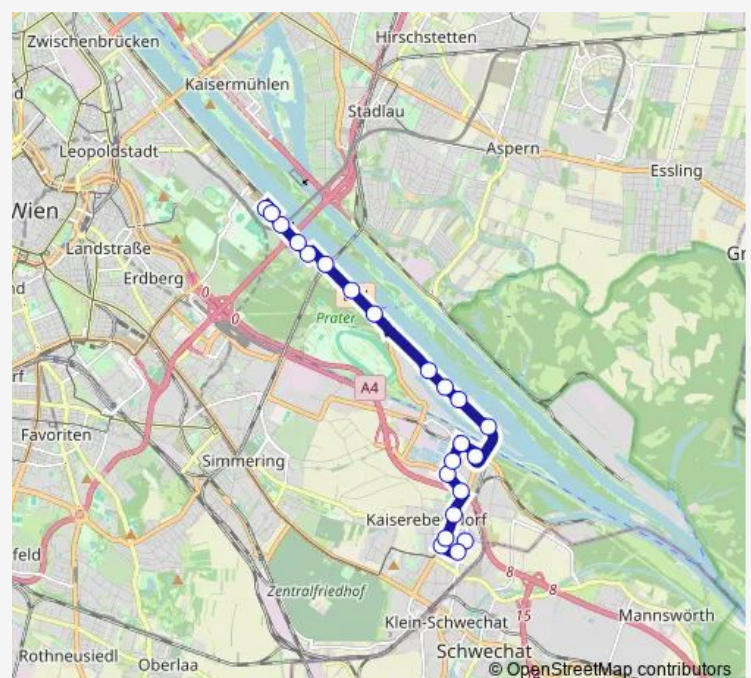

Marathonweg

### Route schedule

Kaiserebersdorf, Dreherstraße — Donaumarina U, Chrastekgasse

Monday 05:30-22:01

Tuesday 05:30-22:01

Wednesday 05:30-22:01

Thursday 05:30-22:01

Friday 05:30-22:01

Saturday 07:00-20:01

### Route info

Direction: Kaiserebersdorf, Dreherstraße

Stops: 22

Trip Duration: 0 hour 23 min

## Route info

Direction: Kaiserebersdorf, Dreherstraße

Stops: 22

Trip Duration: 0 hour 24 min