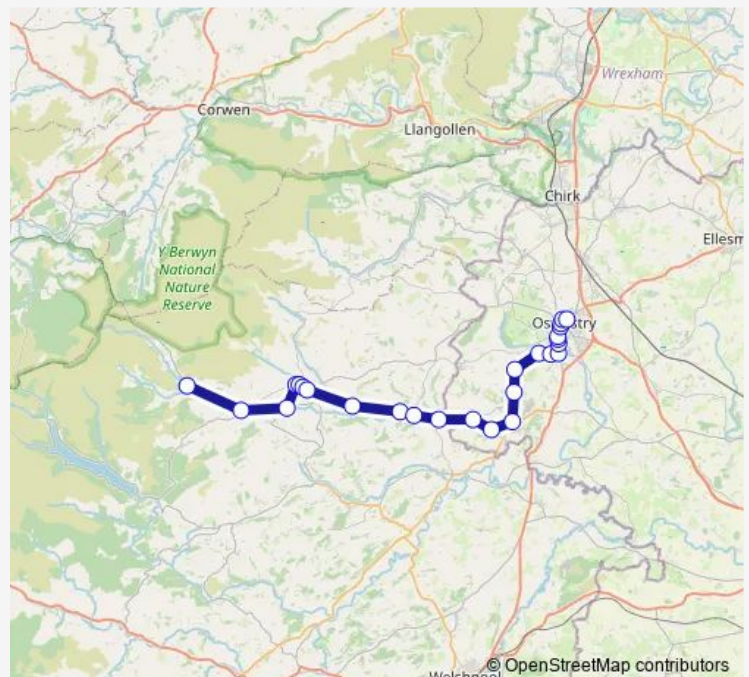

Thursday 09:45-14:30

Friday 09:45-14:30

Saturday 09:45-14:30

Sunday 09:45-14:30

Route info

Direction: Berwyn Street Car Park

Stops: 26

Trip Duration: 0 hour 55 min

26 stops

[Open route schedule](#)

Bus Station

Sainsbury's Shelter

Park Gates

Marches School

Cricket Ground

Glentworth Avenue Jct

Thursday 08:45-13:30

Friday 08:45-13:30

Saturday 08:45-13:30

Sunday 08:45-13:30

Route info

Direction: Bus Station

Stops: 26

Trip Duration: 0 hour 55 min