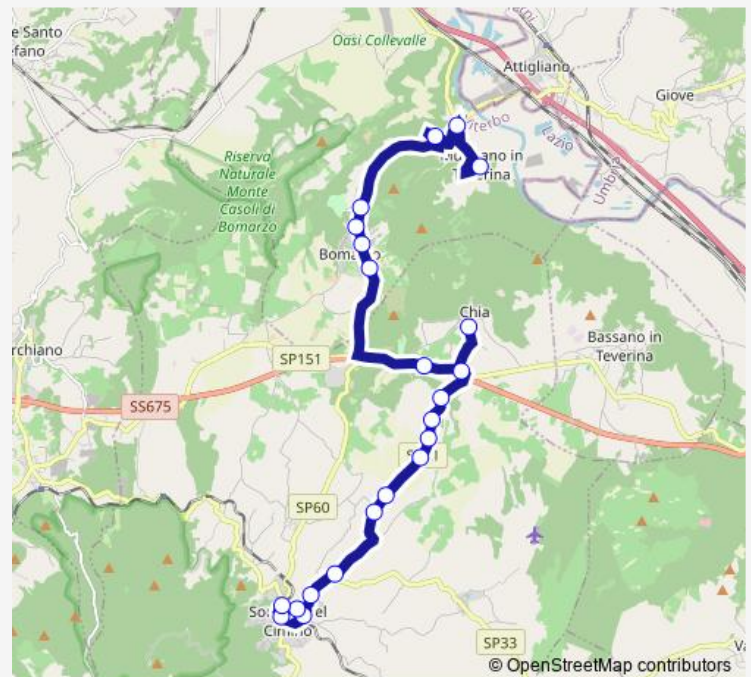

Soriano | Chia # f1982

Soriano | Via Ortana Via V. Emanuele II # f2036

Soriano | Via Molinella (Km 1) # f2037

Soriano | Vaccarecce # f2038

Soriano | Via Molinella (Km 1) # f2039

Soriano | Via Molinella (Km 2) # f2040

Saturday 15:05

Sunday —

Route info

Direction: Bomarzo | Mugnano # f1997

Stops: 22

Trip Duration: 0 hour 45 min

Sr21d — Mugnano (VT) - Soriano nel Cimino # Sr21d

Sr21d Bus time schedules and route maps are available in an offline PDF at [busmaps.com](https://busmaps.com). Use the [busmaps.com](https://busmaps.com) website to see live bus times, train schedule or subway schedule, and step-by-step directions for all public transit in Soriano nel Cimino