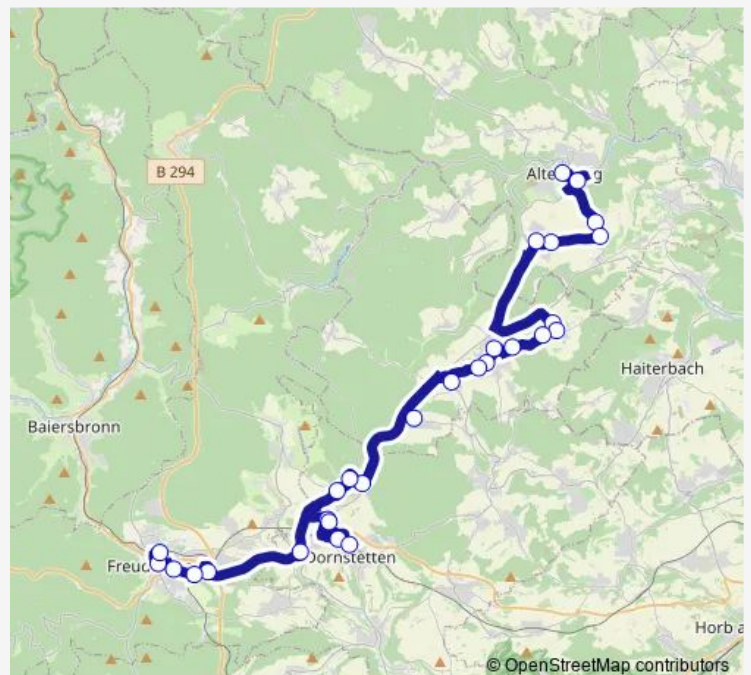

### Route schedule

Altensteig, Rathaus — FDS Stadtbahnhof Bstg 2

Monday 06:26

Tuesday 06:26

Wednesday 06:26

Thursday 06:26

Friday 06:26

Saturday —

### Route info

Direction: Altensteig, Rathaus

Stops: 22

Trip Duration: 1 hour 2 min

■ 7938