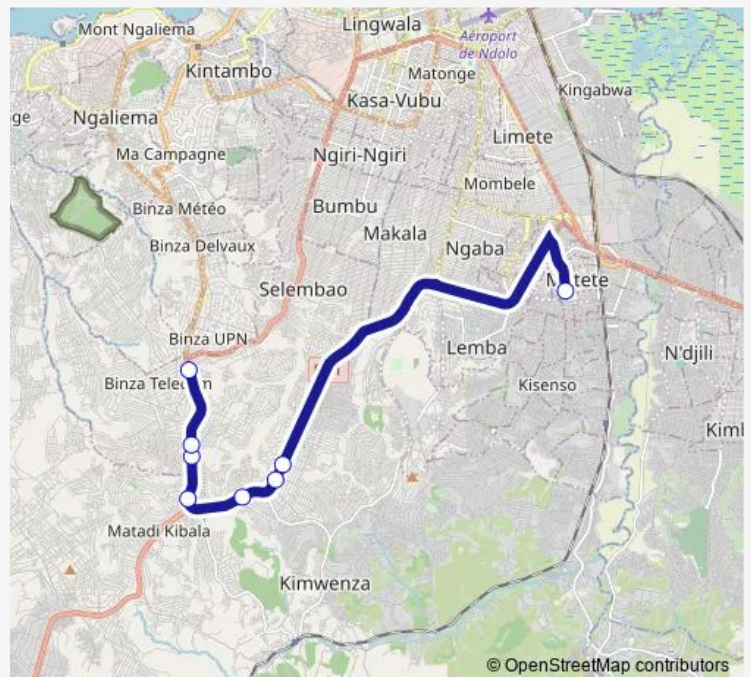

### Direction

Unknown — Unknown

11 stops

[Open route schedule](#)

Unknown

Unknown

Unknown

Unknown

### Route schedule

Unknown — Unknown

Monday 17:35

Tuesday 17:35

Wednesday 17:35

Thursday 17:35

Friday 17:35

Saturday —

### Route info

Direction: Unknown

Stops: 11

Trip Duration: 0 hour 56 min

■ Matete\_TO \_ Upn

**Direction**

Unknown — Unknown

8 stops

Unknown

**Route schedule**

Unknown — Unknown

Monday 15:23

Tuesday 15:23

Wednesday 15:23

Thursday 15:23

Friday 15:23