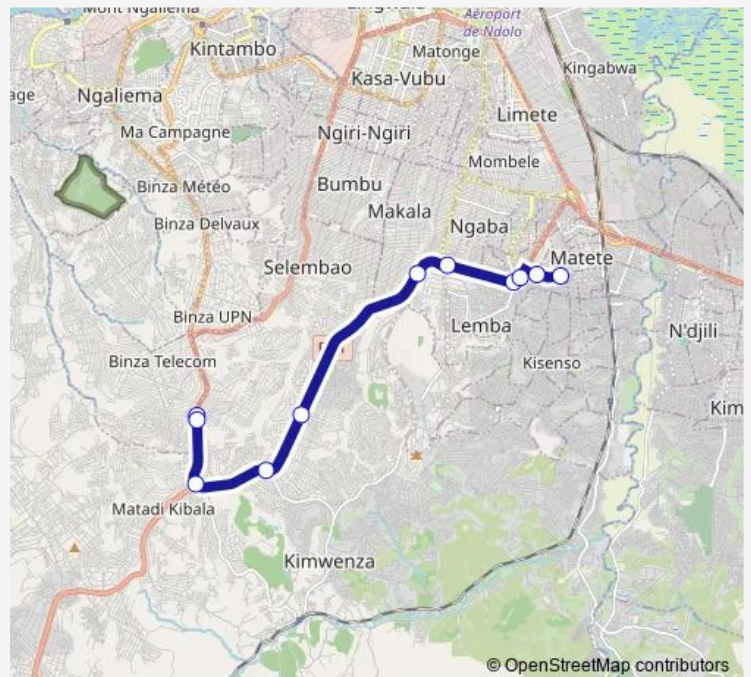

Monday 15:23

Tuesday 15:23

Wednesday 15:23

Thursday 15:23

Friday 15:23

Saturday —

Sunday —

Route info

Direction: Inconnu

Stops: 8

Trip Duration: 1 hour 2 min

■ Matete_TO _ Upn

Direction

Unknown — Unknown

11 stops

[Open route schedule](#)

Thursday 17:35

Friday 17:35

Saturday —

Sunday —

Route info

Direction: Unknown

Stops: 11

Trip Duration: 0 hour 56 min