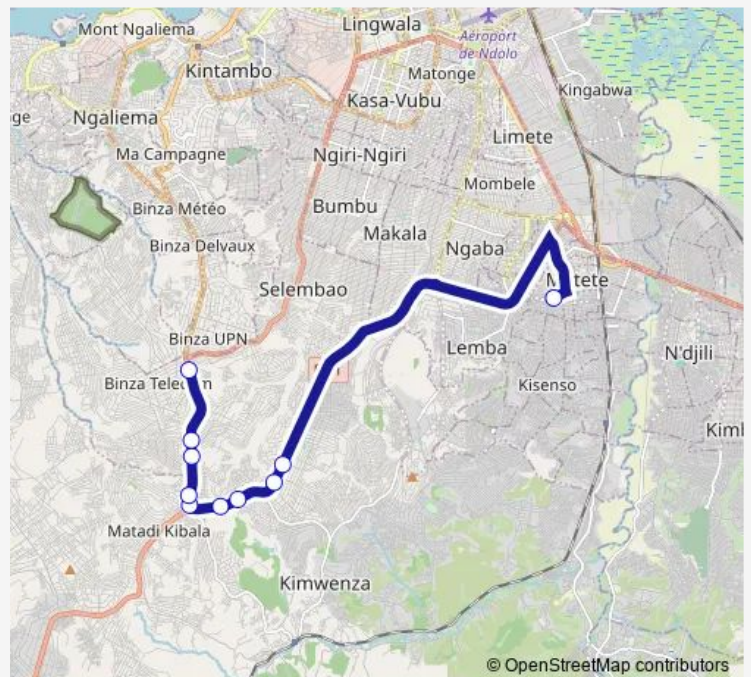

Route info

Direction: unknown

Stops: 17

Trip Duration: 1 hour 6 min

■ Matete_TO _ Upn

Direction

unknown — unknown

10 stops

Unknown

unknown

unknown

Route schedule

unknown — unknown

Monday	06:07
--------	-------

Tuesday	06:07
---------	-------

Wednesday	06:07
-----------	-------

Thursday	06:07
----------	-------

Friday	06:07
--------	-------

Saturday	—
----------	---

Sunday	—
--------	---

Route info

Direction: unknown

Stops: 10

Trip Duration: 1 hour 14 min