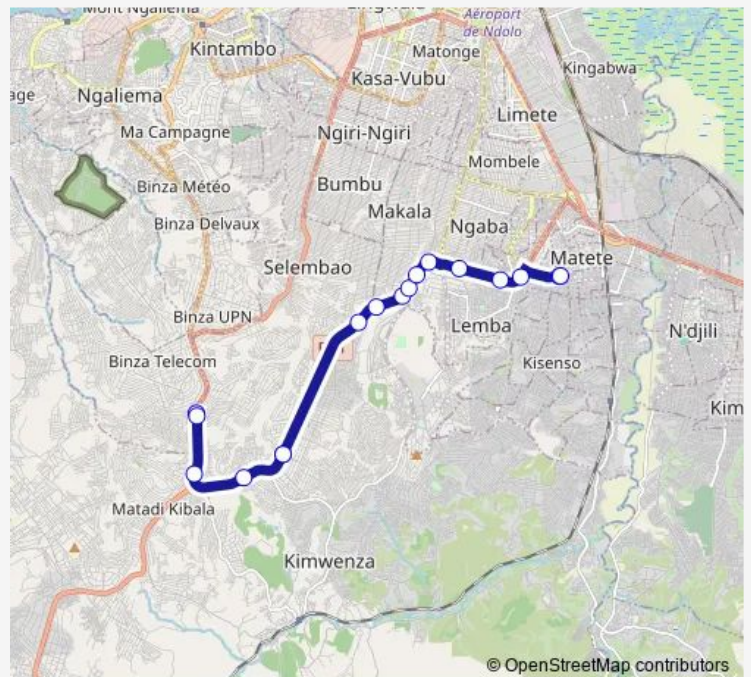

Route schedule

unknown — unknown

Monday 06:07

Tuesday 06:07

Wednesday 06:07

Thursday 06:07

Friday 06:07

Saturday —

Sunday —

Route info

Direction: unknown

Stops: 10

Trip Duration: 1 hour 14 min

■ Matete_TO _ Upn

Direction

unknown — unknown

17 stops

[Open route schedule](#)

unknown

unknown

unknown

unknown

unknown

unknown

Thursday 08:01

Friday 08:01

Saturday —

Sunday —

Route info

Direction: unknown

Stops: 17

Trip Duration: 1 hour 6 min