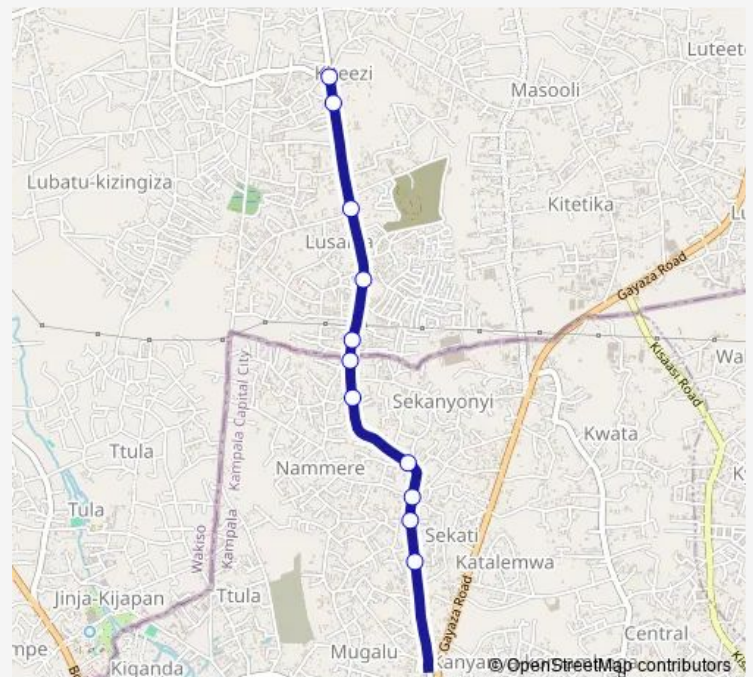

Kitezi Town

Route schedule

Sir Petroleum Mpererwe — Kitezi Town

Monday 06:30-19:00

Tuesday 06:30-19:00

Wednesday 06:30-19:00

Thursday 06:30-19:00

Friday 06:30-19:00

Saturday 06:30-19:00

Sunday 06:30-19:00

Route info

Direction: Sir Petroleum Mpererwe

Stops: 11

Trip Duration: 0 hour 12 min

■ IC150 — Kitezi Town-Mpelerwe Stage

Direction

Kitezi Town — Sir Petroleum Mpererwe

11 stops

[Open route schedule](#)

Kitezi Town

Agaba Hardware

Ian Road

Wood Center Limited

National Water & Sewerage Corporation

Monday	06:30-19:00
Tuesday	06:30-19:00
Wednesday	06:30-19:00
Thursday	06:30-19:00
Friday	06:30-19:00
Saturday	06:30-19:00
Sunday	06:30-19:00

Route info

Direction: Kitezi Town

Stops: 11

Trip Duration: 0 hour 12 min