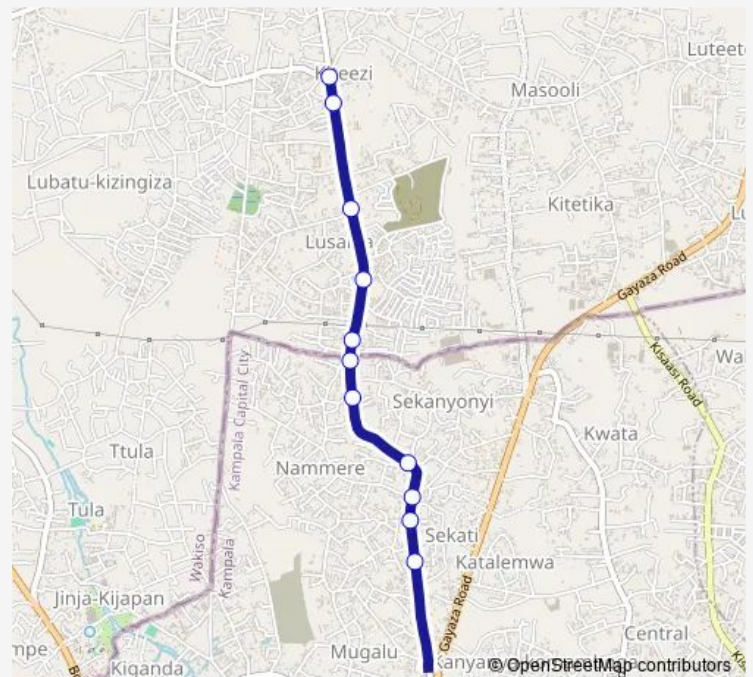

Kitezi Town

Route schedule

Sir Petroleum Mpererwe — Kitezi Town

Monday 06:30-19:00

Tuesday 06:30-19:00

Wednesday 06:30-19:00

Thursday 06:30-19:00

Friday 06:30-19:00

Saturday 06:30-19:00

Sunday 06:30-19:00

Route info

Direction: Sir Petroleum Mpererwe

Stops: 11

Trip Duration: 0 hour 13 min

Ic150 — Kitezi Town-Mpelerwe Stage

Direction

Kitezi Town — Sir Petroleum Mpererwe

11 stops

[Open route schedule](#)

Kitezi Town

Agaba Hardware

Ian Road

Wood Center Limited

National Water & Sewerage Corporation

Monday	06:30-19:00
Tuesday	06:30-19:00
Wednesday	06:30-19:00
Thursday	06:30-19:00
Friday	06:30-19:00
Saturday	06:30-19:00
Sunday	06:30-19:00

Route info

Direction: Kitezi Town

Stops: 11

Trip Duration: 0 hour 14 min