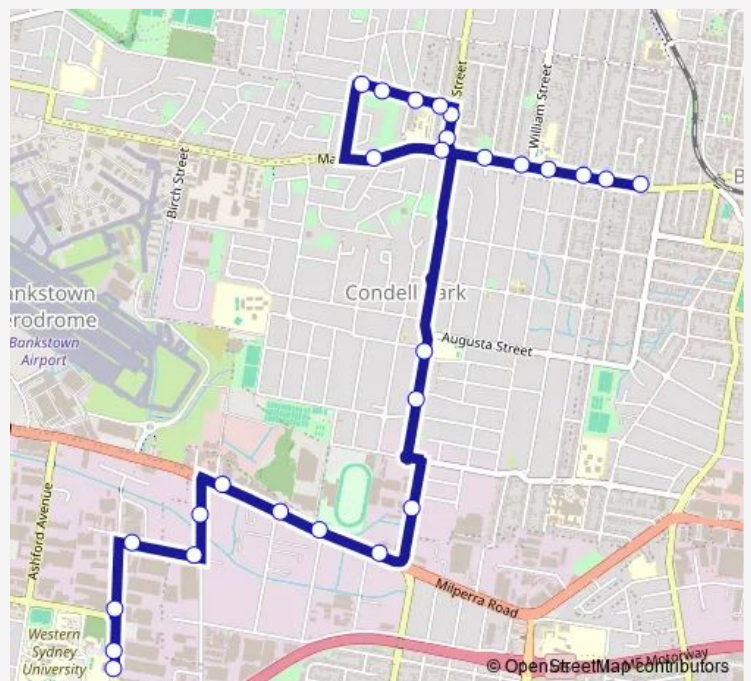

Milperra Rd Opp Fitzpatrick St

Bankstown City Paceway, Milperra Rd

Milperra Rd Before Queen St

Edgar St Opp Ilma St

Edgar St Opp Winifred St

Edgar St Opp Condell Park Public School

Edgar St After Marion St

Edgar St Opp Saurine St

Waruda St At The Avenue

Waruda St At Cantrell St

Waruda St Opp Dargan St

Waruda St At Saltash St

Marion St Opp Wren St

Route schedule

Mount St Joseph Secondary School, Horsley Rd — Marion St Opp Pringle Av

Monday	15:50
Tuesday	15:30
Wednesday	15:30
Thursday	15:30
Friday	15:30
Saturday	—
Sunday	—

Route info

Direction: Mount St Joseph Secondary School, Horsley Rd

Stops: 27

Trip Duration: 0 hour 20 min

S507 — Mt St Joseph Secondary School to Marion St after Little Rd, Bankstown **BusMaps**

Marion St At Edgar St

Thella-Kenway Reserve, Marion St

Marion St Opp William St

Marion St Opp Hunter St

Marion St At Highland Av

Marion St Opp Clarence St

Marion St Opp Pringle Av

S507 School Bus time schedules and route maps are available in an offline PDF at [busmaps.com](https://busmaps.com). Use the [busmaps.com](https://busmaps.com) website to see live bus times, train schedule or subway schedule, and step-by-step directions for all public transit in Liverpool