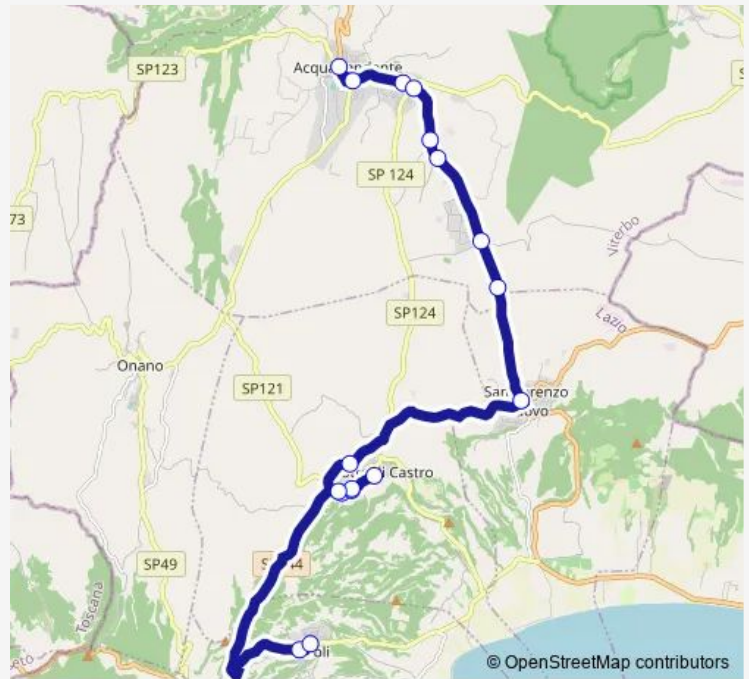

Bus Acquapendente - Gradoli # Ac914a

[Go to website](#)

**Direction**

Acquapendente | Ist. Omnicomprensivo Leonardo DA Vinci # f847 — Gradoli | Via Roma # f944

17 stops

[Open route schedule](#)

Acquapendente | Ist. Omnicomprensivo Leonardo DA Vinci # f847

Acquapendente | Ist. Omnicomprensivo Leonardo DA Vinci # f848

Acquapendente | Via Cassia Via Torre Alfina # f849

Acquapendente | Piazzale Cutuli # f850

Acquapendente | Via Cassia (Km 130) # f851

Acquapendente | Via Cassia (Km 129) # f852

**Route schedule**

Acquapendente | Ist. Omnicomprensivo Leonardo DA Vinci # f847 — Gradoli | Via Roma # f944

Monday	13:35
Tuesday	13:35
Wednesday	13:35
Thursday	13:35
Friday	13:35
Saturday	13:30
Sunday	—

**Route info**

Direction: Acquapendente | Ist. Omnicomprensivo Leonardo DA Vinci # f847

Stops: 17

Trip Duration: 0 hour 35 min

Acquapendente - Gradoli # Ac914a

Bus time schedules and route maps are available in an offline PDF at [busmaps.com](https://busmaps.com). Use the [busmaps.com](https://busmaps.com) website to see live bus times, train schedule or subway schedule, and step-by-step directions for all public transit in Grotte di Castro