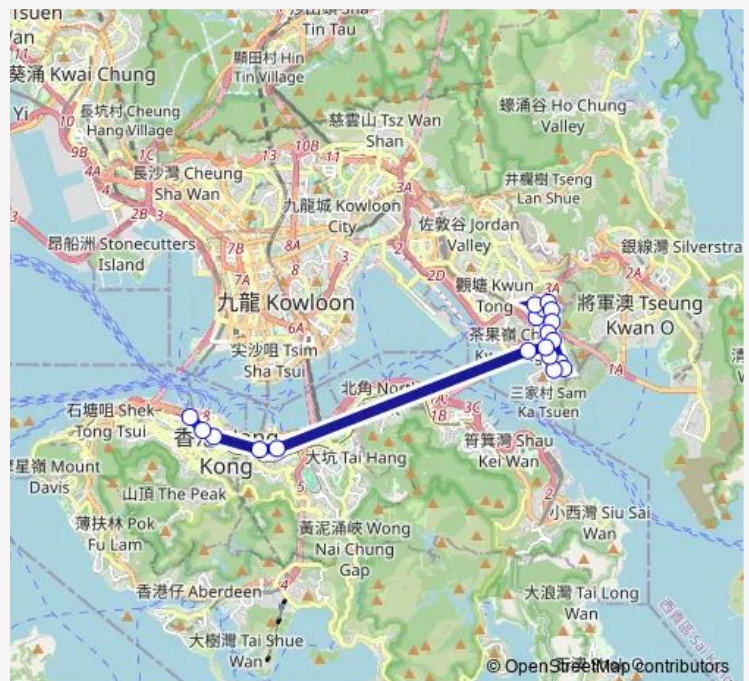

Monday 06:40-08:29

Tuesday 06:40-08:29

Wednesday 06:40-08:29

Thursday 06:40-08:29

Friday 06:40-08:29

Saturday —

Sunday —

Route info

Direction: [Kmb] Ping Tin

Stops: 19

Trip Duration: 0 hour 38 min

603s — Ping TIN - Central (Gilman Street)

[Ctb] Fenwick Street, Gloucester Road[[Kmb+Ctb] Fenwick Street/
Fenwick Street, Gloucester Road[[Kmb] Fenwick Street