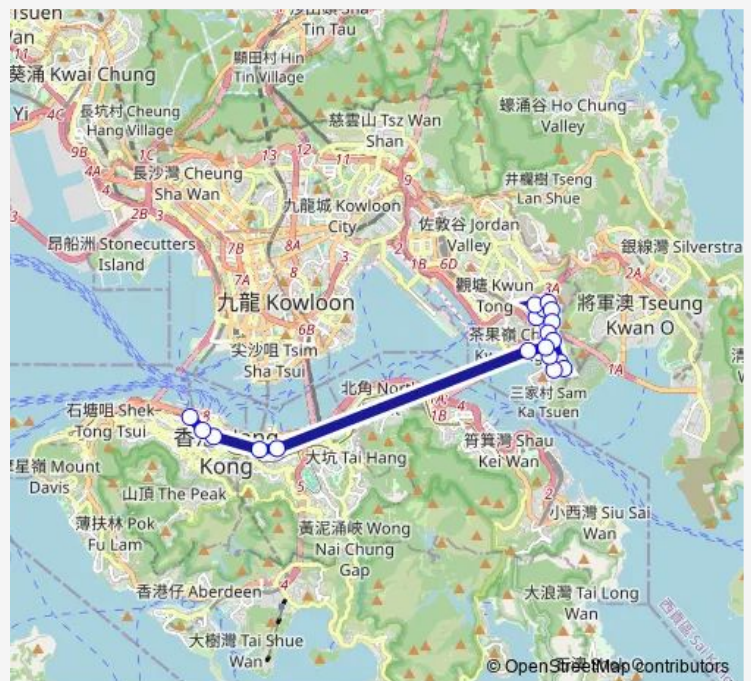

[Ctb] OLD WAN Chai Police Station, Gloucester Road|[Kmb+Ctb] OLD WAN Chai Police Station/<Br>Old WAN Chai Police Station, Gloucester Road|[Kmb] OLD WAN Chai Police Station

**Route schedule**

[Kmb] Ping Tin — [Ctb] Wing WO Street, Connaught Road Central|[Kmb] Gilman Street

Monday	06:40-08:57
Tuesday	06:40-08:57
Wednesday	06:40-08:57
Thursday	06:40-08:57
Friday	06:40-08:57
Saturday	—
Sunday	—

**Route info**

Direction: [Kmb] Ping Tin

Stops: 19

Trip Duration: 0 hour 39 min

[Ctb] Fenwick Street, Gloucester Road[[Kmb+Ctb] Fenwick Street/<Br>Fenwick Street, Gloucester Road[[Kmb] Fenwick Street