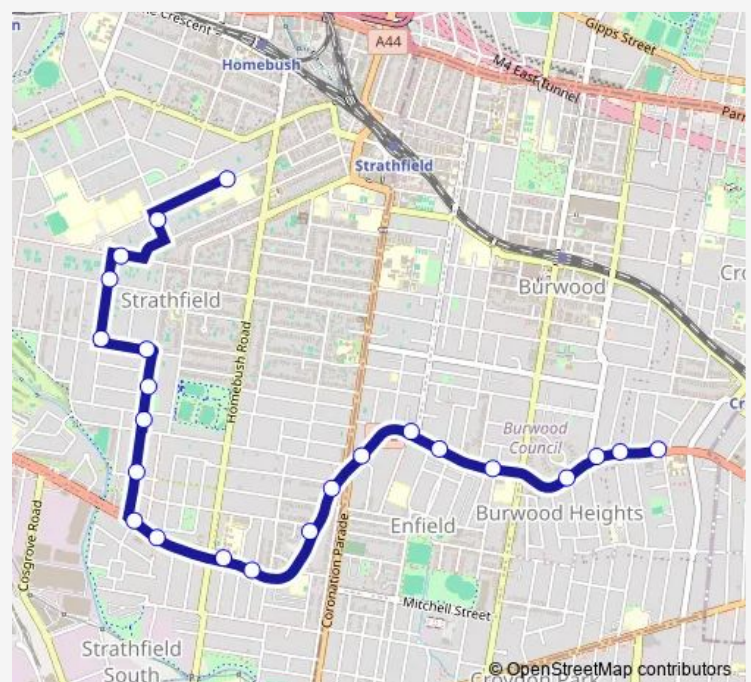

Wallis Av At Verona St

Liverpool Rd At Wallis Av

Liverpool Rd At Amaroo Av

Strathfield South Public School, Hume Hwy

Liverpool Rd At Eve St

Liverpool Rd Before High St

Liverpool Rd At Mintaro Av

The Broadway, Liverpool Rd

Liverpool Rd At Wentworth Rd

Liverpool Rd At Lindsay St

Liverpool Rd Opp St Joseph's Primary School

Liverpool Rd Opp Kelso St

Route schedule

Strathfield Girls High School, Albert Rd — Liverpool Rd Opp Brighton St

Monday	15:15
Tuesday	15:15
Wednesday	15:15
Thursday	15:15
Friday	—
Saturday	—
Sunday	—

Route info

Direction: Strathfield Girls High School, Albert Rd

Stops: 23

Trip Duration: 0 hour 23 min

603s — Strathfield Girls High to David St and Liverpool Rd, Burwood

Liverpool Rd After Weldon St

Liverpool Rd At Devonshire St

Liverpool Rd Opp Brighton St

603s School Bus time schedules and route maps are available in an offline PDF at busmaps.com. Use the busmaps.com website to see live bus times, train schedule or subway schedule, and step-by-step directions for all public transit in Sydney