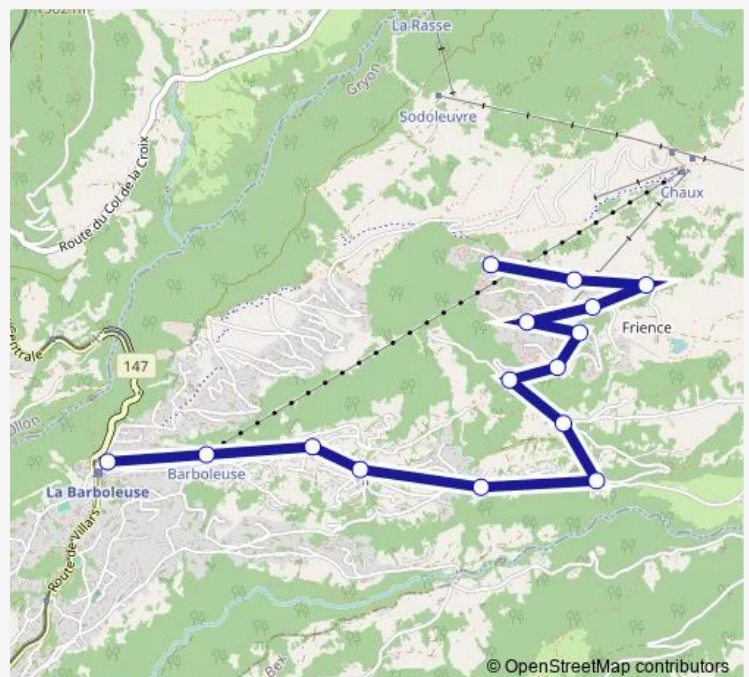

Gryon, Les Roseyres

Gryon, télécabine

Gryon Barboleuse, gare

Route schedule

Alpe des Chaux, Combe du Scex — Gryon Barboleuse, gare

Monday 11:11

Tuesday 11:11

Wednesday 11:11

Thursday 11:11

Friday 11:11

Saturday 11:11

Sunday 11:11

Route info

Direction: Alpe des Chaux, Combe du Scex

Stops: 15

Trip Duration: 0 hour 17 min

© OpenStreetMap contributors

Direction

Alpe des Chaux, Frience — Gryon Barboleuse, gare

13 stops

[Open route schedule](#)

Alpe des Chaux, Frience

Alpe des Chaux, Les Fracherets

Alpe des Chaux, Les Outanes

Friday 08:32

Saturday 08:32

Sunday 08:32

Route info

Direction: Alpe des Chaux, Frience

Stops: 13

Trip Duration: 0 hour 14 min

Direction