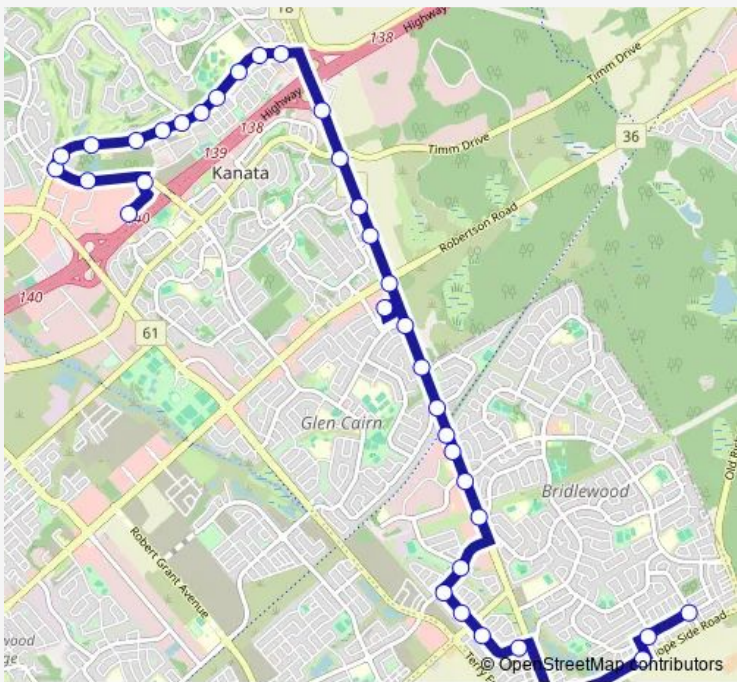

Direction
 Tunney'S Pasture B — EAGLESON / MICHAEL COWPLAND
 15 stops
[Open route schedule](#)

- Tunney'S Pasture B
- Westboro A
- Dominion 1a
- Lincoln Fields 1a
- EAGLESON 3A (C)
- EAGLESON / KATIMAVIK
- EAGLESON / KAKULU
- EAGLESON / SHATNER
- EAGLESON / HAZELDEAN
- EAGLESON / ABBEYHILL
- EAGLESON / PALOMINO
- EAGLESON / ROTHESAY
- EAGLESON / AD. 500
- EAGLESON AD. 630
- EAGLESON / MICHAEL COWPLAND

Route schedule
 Tunney'S Pasture B — EAGLESON / MICHAEL COWPLAND

Monday	08:00
Tuesday	08:00
Wednesday	08:00
Thursday	08:00
Friday	08:00
Saturday	—
Sunday	—

Route info
 Direction: Tunney'S Pasture B
 Stops: 15
 Trip Duration: 0 hour 23 min

Direction

TERRY FOX 4A — MEADOWBREEZE / ACCEPTANCE

36 stops

[Open route schedule](#)

TERRY FOX 4A

Lord Byng / Kanata

Kanata / Earl Grey

Kanata / Campeau

Monday	17:05
Tuesday	17:05
Wednesday	17:05
Thursday	17:05
Friday	17:05
Saturday	—
Sunday	—

Route info

Direction: EAGLESON / STONEHAVEN

Stops: 17

Trip Duration: 0 hour 25 min

164 Bus time schedules and route maps are available in an offline PDF at busmaps.com. Use the busmaps.com website to see live bus times, train schedule or subway schedule, and step-by-step directions for all public transit in Ottawa