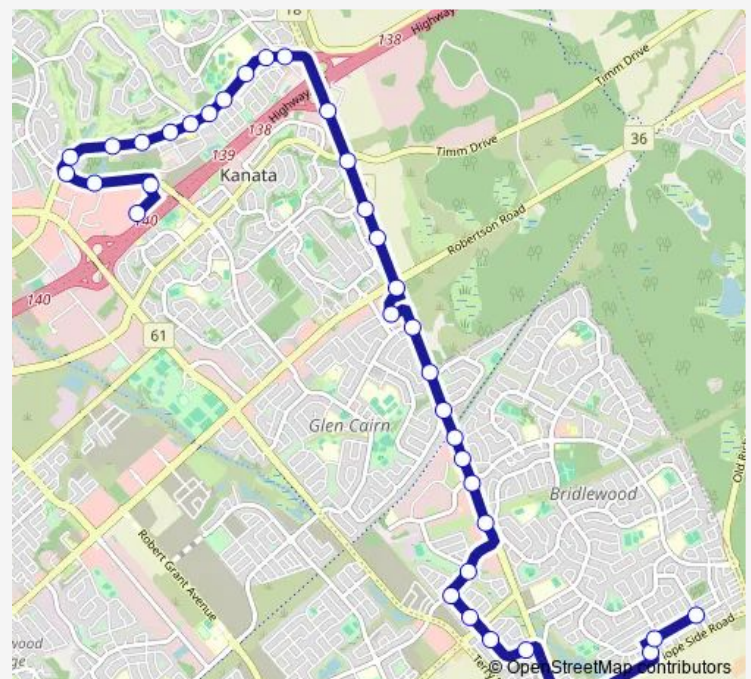

### Route schedule

Terry Fox — Meadowbreeze / Acceptance

Monday 14:50-19:20

Tuesday 14:50-19:20

Wednesday 14:50-19:20

Thursday 14:50-19:20

Friday 14:50-19:20

Saturday —

### Route info

Direction: Terry Fox

Stops: 36

Trip Duration: 0 hour 26 min

164 — Terry Fox - Hope Side

Eagleson / Palomino

Eagleson / Rothesay

Eagleson / AD. 500