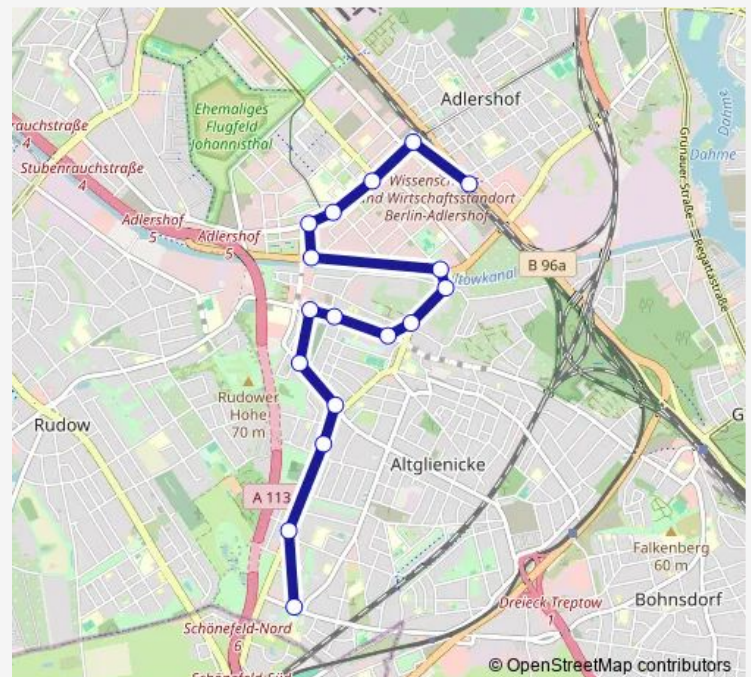

### Direction

Siriusstr./Uranusstr. — Otto-Franke-Str.

17 stops

[Open route schedule](#)

Siriusstr./Uranusstr.

Venusstr.

Dankmarsteig

Wegedornstr.

Rudower Chaussee/Wegedornstr.

Magnusstr.

Walther-Nernst-Str.

S Adlershof

Otto-Franke-Str.

### Route schedule

Siriusstr./Uranusstr. — Otto-Franke-Str.

Monday 06:10-17:48

Tuesday —

Wednesday —

Thursday —

Friday 06:10-17:48

Saturday —

### Route info

Direction: Siriusstr./Uranusstr.

Stops: 17

Trip Duration: 0 hour 24 min

164 Bus time schedules and route maps are available in an offline PDF at [busmaps.com](https://busmaps.com). Use the [busmaps.com](https://busmaps.com) website to see live bus times, train schedule or subway schedule, and step-by-step directions for all public transit in Berlin