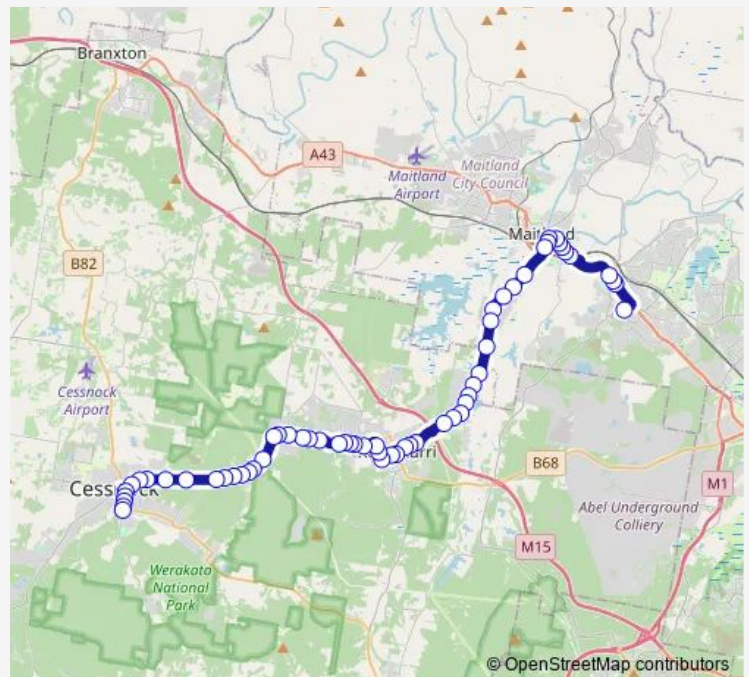

Maitland Rd Opp David St

Kurri Rd After Quarry St

Kurri Rd Before Tunnel Rd

Cessnock Rd After Aberdare St

Route schedule

Cessnock Correctional Centre - Maximum Security — High St After Ken Tubman Dr

Monday 05:15-19:15

Tuesday 05:15-19:15

Wednesday 05:15-19:15

Thursday 05:15-19:15

Friday 05:15-19:15

Saturday 07:00-18:00

Sunday 08:00-18:00

Route info

Direction: Cessnock Correctional Centre - Maximum Security

Stops: 66

Trip Duration: 1 hour 10 min

164 — Maitland to Cessnock via Kurri Kurri

Cessnock Rd At Kemp St

Cessnock Rd Opp 144

Cessnock Rd Opp Henderson St

Cessnock Rd Opp Fisher St

Cessnock Rd Opp Northumberland St