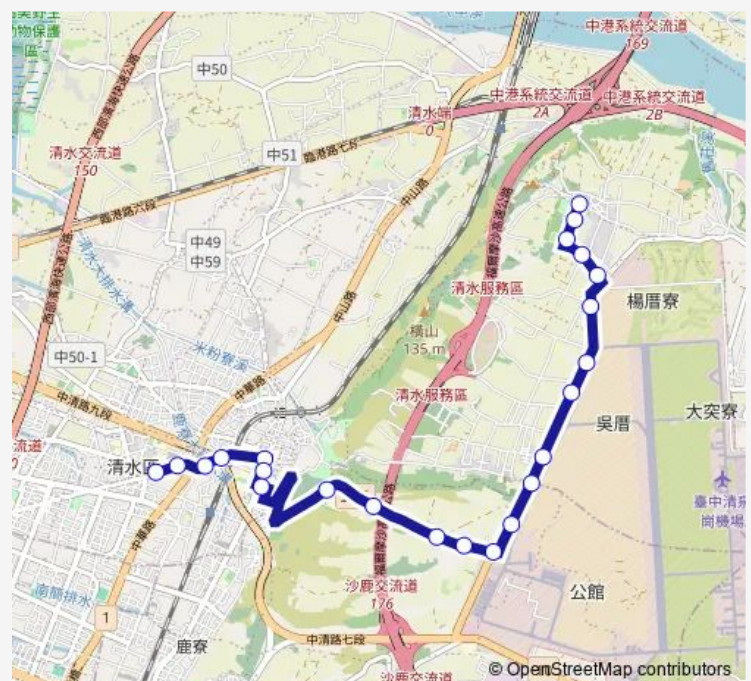

Tc_大楊國小

Route schedule

Tc_清水國中 — Tc_南清宮

Monday	16:05-17:05
Tuesday	16:05-17:05
Wednesday	16:05-17:05
Thursday	16:05-17:05
Friday	16:05-17:05
Saturday	—
Sunday	—

Route info

Direction: Tc_清水國中

Stops: 23

Trip Duration: 0 hour 20 min

164 — 164_清水國中_南清宮

Tc_大楊油庫

Tc_南清宮

Direction

Tc_南清宮 — Tc_清水國中

23 stops

[Open route schedule](#)

Tc_南清宮

Monday 06:45

Tuesday 06:45

Wednesday 06:45

Thursday 06:45

Friday 06:45

Saturday —

Sunday —

Route info