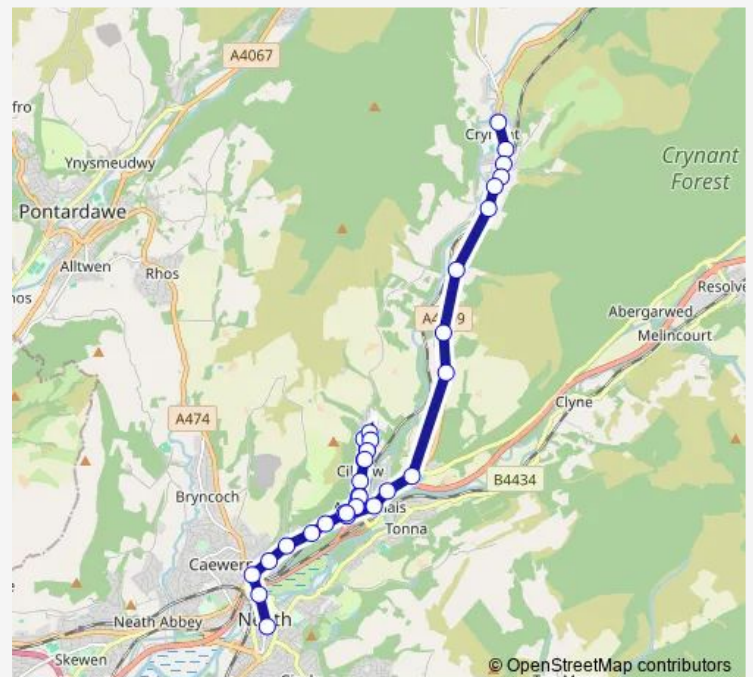

### Route schedule

Crynant Business Park — Neath Bus Station Stand 1

Monday 08:25-12:30

Tuesday 08:25-12:30

Wednesday 08:25-12:30

Thursday 08:25-12:30

Friday 08:25-12:30

Saturday —

### Route info

Direction: Crynant Business Park

Stops: 34

Trip Duration: 0 hour 25 min

164 — Neath Victoria Gardens - Crynant Business Park **BusMaps**

Cilfrew Post Office

Cilfrew Hill

Cilfrew Primary School