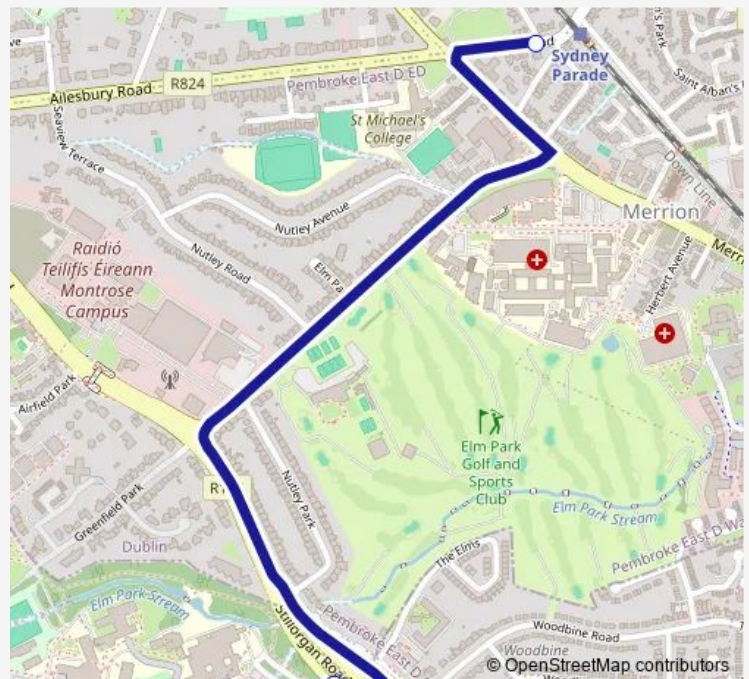

### Direction

Ailesbury Road — Stillorgan Road

2 stops

[Open route schedule](#)

Ailesbury Road

Stillorgan Road

### Route schedule

Ailesbury Road — Stillorgan Road

Monday	08:00-10:00
Tuesday	08:00-10:00
Wednesday	08:00-10:00
Thursday	08:00-10:00
Friday	08:00-10:00
Saturday	—
Sunday	—

### Route info

Direction: Ailesbury Road

Stops: 2

Trip Duration: 0 hour 15 min

■ 164 — Sydney Parade Dart Station - Ucd

**Direction**

Ucd — Ailesbury Road

2 stops

[Open route schedule](#)

Ucd

Ailesbury Road

**Route schedule**

Ucd — Ailesbury Road

Monday	16:00-18:00
Tuesday	16:00-18:00
Wednesday	16:00-18:00
Thursday	16:00-18:00
Friday	16:00-18:00
Saturday	—
Sunday	—

**Route info**