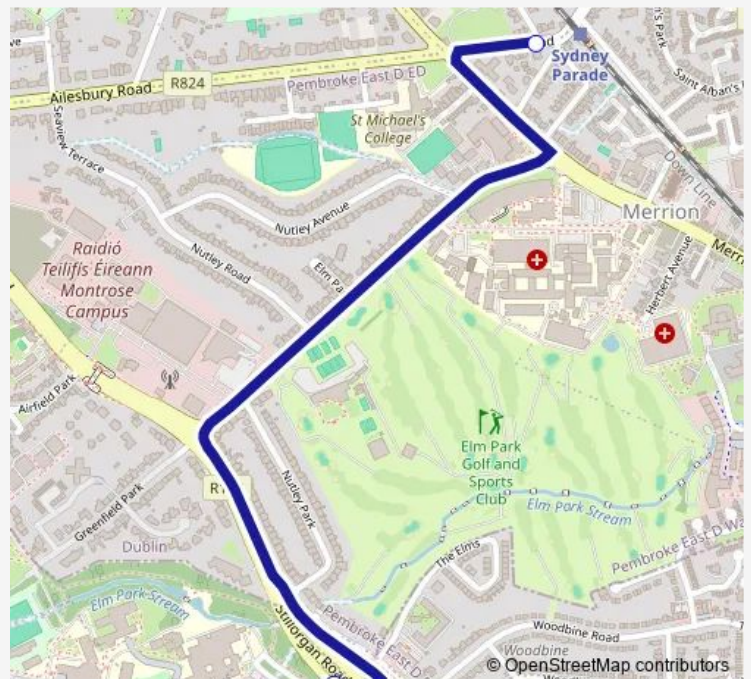

Bus 164 Sydney Parade Dart Station - Ucd

[Go to website](#)

Direction

Ailesbury Road — Stillorgan Road

2 stops

[Open route schedule](#)

Ailesbury Road

Stillorgan Road

Route schedule

Ailesbury Road — Stillorgan Road

Monday	08:00-10:00
Tuesday	08:00-10:00
Wednesday	08:00-10:00
Thursday	08:00-10:00
Friday	08:00-10:00
Saturday	—
Sunday	—

Route info

Direction: Ailesbury Road

Stops: 2

Trip Duration: 0 hour 15 min

■ 164 — Sydney Parade Dart Station - Ucd

Direction

Ucd — Ailesbury Road

2 stops

[Open route schedule](#)

Ucd

Ailesbury Road

Route schedule

Ucd — Ailesbury Road

Monday	16:00-18:00
Tuesday	16:00-18:00
Wednesday	16:00-18:00
Thursday	16:00-18:00
Friday	16:00-18:00
Saturday	—
Sunday	—

Route info

Direction: Ucd

Stops: 2