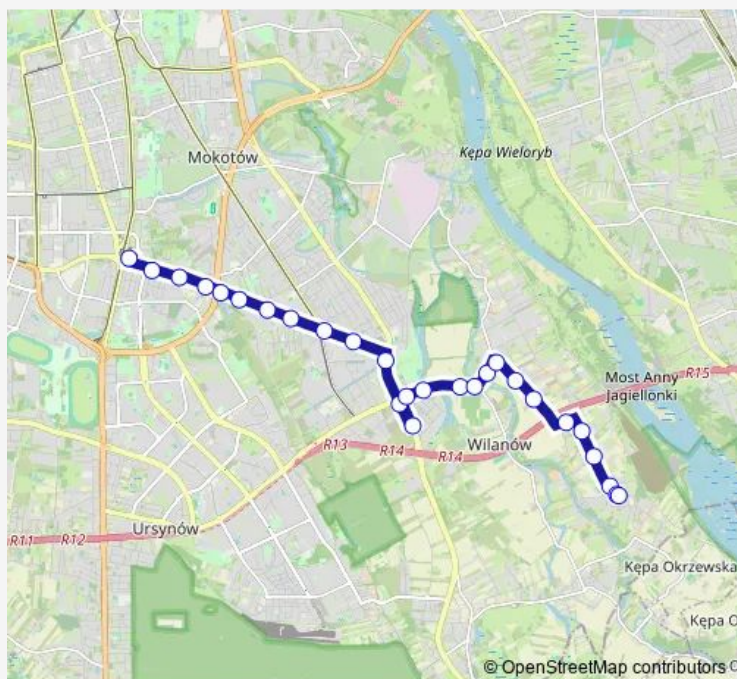

Thursday 05:33-23:46

Friday 05:33-23:46

Saturday 05:48-00:10<sup>+1</sup>

Sunday 05:48-00:10<sup>+1</sup>

Route info

Direction: Prętowa

Stops: 22

Trip Duration: 0 hour 26 min

164 — Kępa Zawadowska – Metro Wilanowska

## Route info

Direction: Wilanów

Stops: 17

Trip Duration: 0 hour 14 min

## Route info

Direction: Wilanów

Stops: 16

Trip Duration: 0 hour 12 min