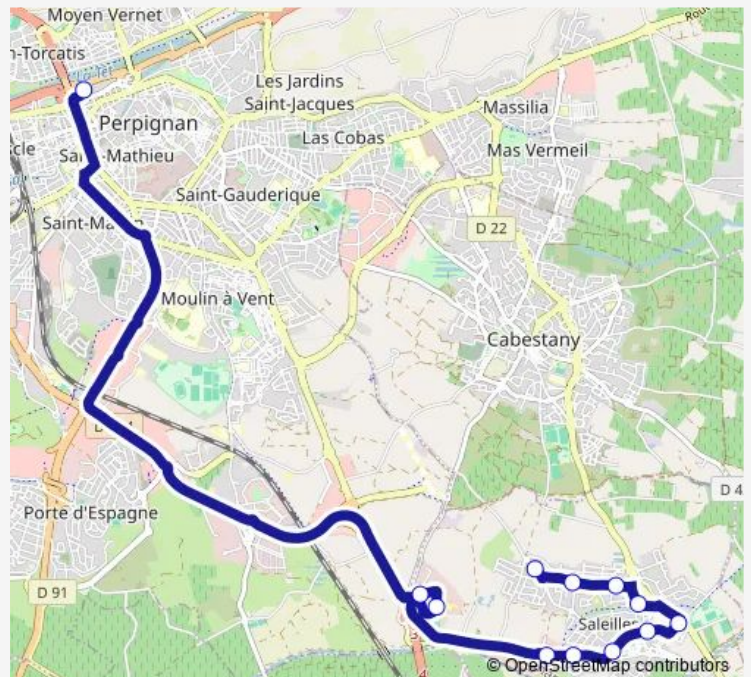

**Direction**

Saleilles — Gare Routière Méditerranée

12 stops

[Open route schedule](#)

Saleilles

Michelet

Crouettes

Fosseille

Eolienne

Hôtel de Ville

Casenobe

Canigou

Réart

Cerdagne

Sud Roussillon

Gare Routière Méditerranée

Route schedule

Saleilles — Gare Routière Méditerranée

Monday —

Tuesday —

Wednesday 06:55

Thursday —

Friday —

Saturday —

Sunday —

Route info

Direction: Saleilles

Stops: 12

Trip Duration: 0 hour 30 min

164 — Saleilles - Gare Routière

164 Bus time schedules and route maps are available in an offline PDF at [busmaps.com](https://busmaps.com). Use the [busmaps.com](https://busmaps.com) website to see live bus times, train schedule or subway schedule, and step-by-step directions for all public transit in Saleilles