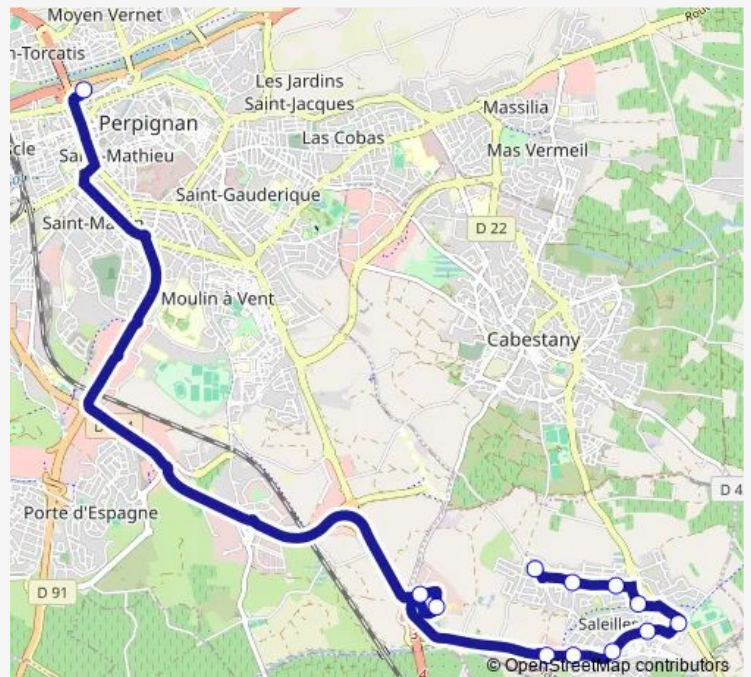

Direction

Saleilles — Gare Routière Méditerranée

12 stops

[Open route schedule](#)

Saleilles

Michelet

Crouettes

Fosseille

Eolienne

Hôtel de Ville

Casenobe

Canigou

Réart

Cerdagne

Sud Roussillon

Gare Routière Méditerranée

Route schedule

Saleilles — Gare Routière Méditerranée

Monday —

Tuesday —

Wednesday 06:55

Thursday —

Friday —

Saturday —

Sunday —

Route info

Direction: Saleilles

Stops: 12

Trip Duration: 0 hour 30 min

164 — Saleilles - Gare Routière

164 Bus time schedules and route maps are available in an offline PDF at busmaps.com. Use the busmaps.com website to see live bus times, train schedule or subway schedule, and step-by-step directions for all public transit in Saleilles