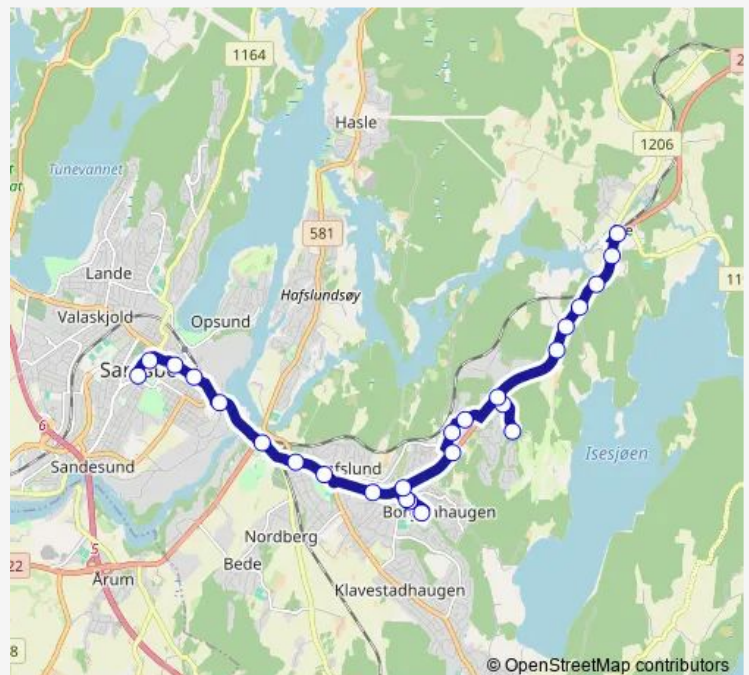

Route schedule

Borg vgs. — Sarpsborg bussterminal

Monday 15:25

Tuesday 11:40

Wednesday 15:25

Thursday 15:25

Friday 15:25

Saturday —

Sunday —

Route info

Direction: Borg vgs.

Stops: 11

Trip Duration: 0 hour 15 min

164 — Borg vgs

Direction

Fredrikstad bussterminal — Borg vgs.