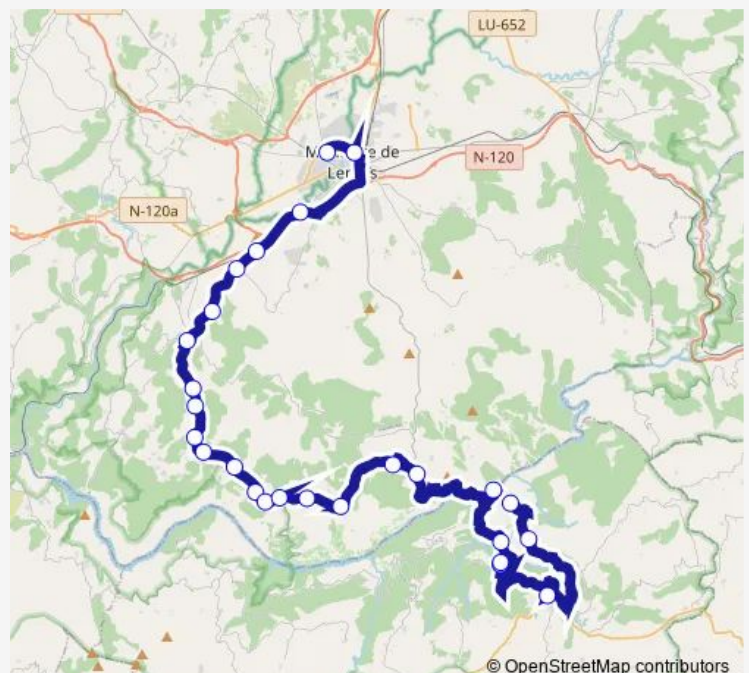

Thursday

—

Friday

—

Saturday

—

Sunday

—

### Route info

Direction: Hospital Monforte DE Lemo

Stops: 26

Trip Duration: 1 hour 9 min

XG645012 — Paradela-Castro Caldelas-Hospital Monforte de Lemos

Couto O

Ivedo O

Castro Caldelas