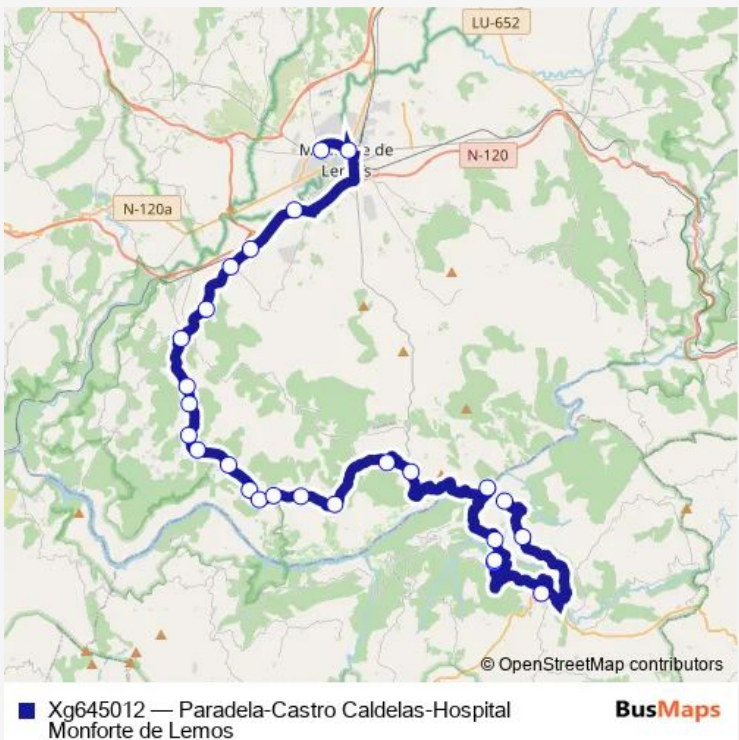

Bus Xg645012 Paradela-Castro Caldelas-Hospital Monforte de Lemos

[Go to website](#)

Direction
 Hospital Monforte DE Lemo — Paradela (Centro DO Pobo)
 26 stops
[Open route schedule](#)

- Hospital Monforte DE Lemo
- Monforte E.A.
- Piñeira
- Bacariza
- Pista De Neira
- Telleiros (Pobo)
- Sober
- Froxán
- A Carqueixa
- Santa Marta
- Barantes (Marquesiña)
- Barreiros
- Pista DE Bulso
- Pinol
- Gandaras
- Lobios
- Cruce Igrexa Amandi
- Vilachá (Cruce Castro)
- Doade
- Ponte DO Sil
- Abeleda (Praza DO Pobo)

Route schedule
 Hospital Monforte DE Lemo — Paradela (Centro DO Pobo)

Monday	—
Tuesday	—
Wednesday	15:00
Thursday	—
Friday	—
Saturday	—
Sunday	—

Route info
 Direction: Hospital Monforte DE Lemo
 Stops: 26
 Trip Duration: 1 hour 9 min

Couto O

Ivedo O

Castro Caldelas

Alais (San Pedro)

Paradela (Centro DO Pobo)

Direction

Paradela (Centro DO Pobo) — Hospital Monforte DE Lemo

26 stops

Sunday

—

Route info

Direction: Paradela (Centro DO Pobo)

Stops: 26

Trip Duration: 1 hour 9 min

Xg645012 Bus time schedules and route maps are available in an offline PDF at busmaps.com. Use the busmaps.com website to see live bus times, train schedule or subway schedule, and step-by-step directions for all public transit in Sober