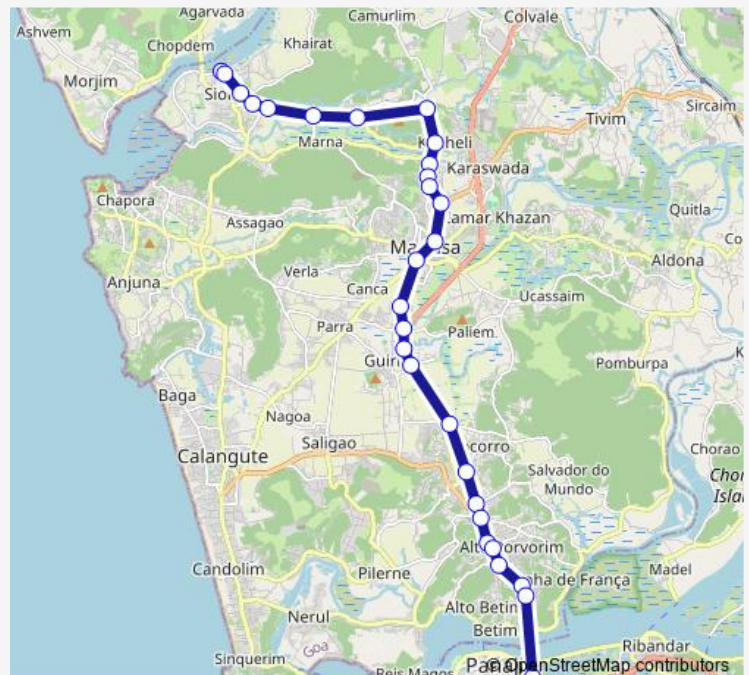

### Route info

Direction: Siolim Fish Market

Stops: 29

Trip Duration: 0 hour 55 min

■ Prv110 — Panaji - Siolim TAR via Mapusa

Porvorim Copel

Gulyakade

Mall De Goa