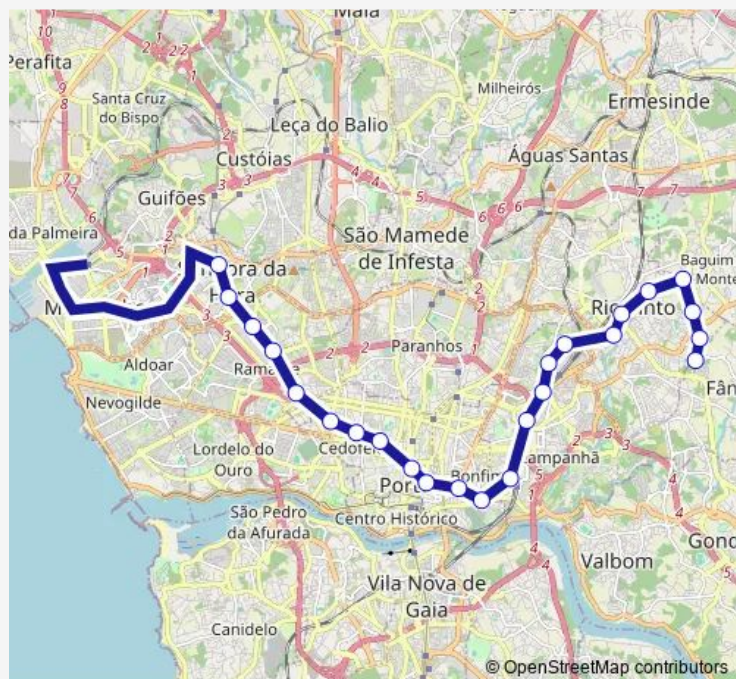

Baguim

Route schedule

Senhora da Hora — Fânzeres

Monday	06:20-00:26 ⁺¹
Tuesday	06:20-00:26 ⁺¹
Wednesday	06:20-00:26 ⁺¹
Thursday	06:20-00:26 ⁺¹
Friday	06:20-00:26 ⁺¹
Saturday	06:20-00:26 ⁺¹
Sunday	06:20-00:26 ⁺¹

Route info

Direction: Senhora da Hora

Stops: 24

Trip Duration: 0 hour 39 min

Carreira

Venda Nova

Fânzeres

Direction