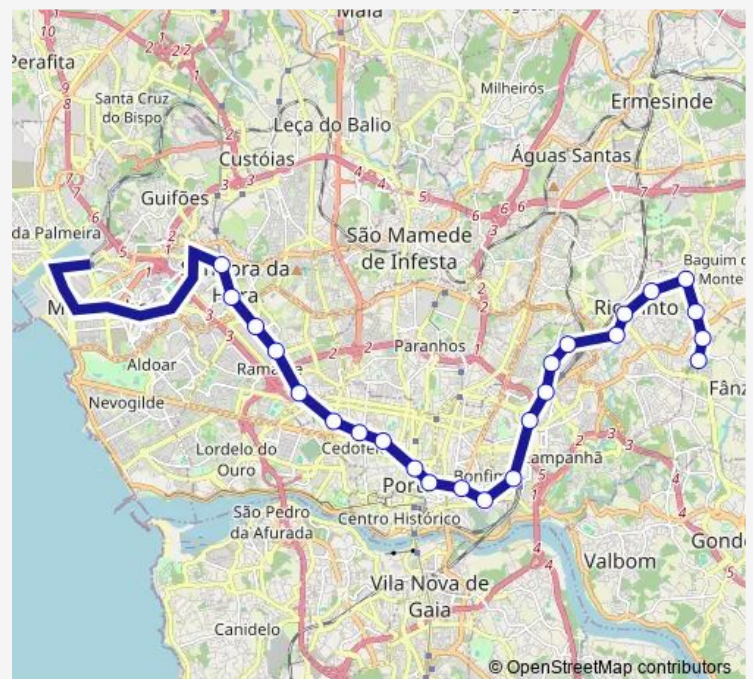

Baguim

Route schedule

Senhora da Hora — Fânzeres

Monday	06:20-00:26 ⁺¹
Tuesday	06:20-00:26 ⁺¹
Wednesday	06:20-00:26 ⁺¹
Thursday	06:20-00:26 ⁺¹
Friday	06:20-00:26 ⁺¹
Saturday	06:20-00:26 ⁺¹
Sunday	06:20-00:26 ⁺¹

Route info

Direction: Senhora da Hora

Stops: 24

Trip Duration: 0 hour 39 min

Carreira

Venda Nova

Fânzeres

Direction