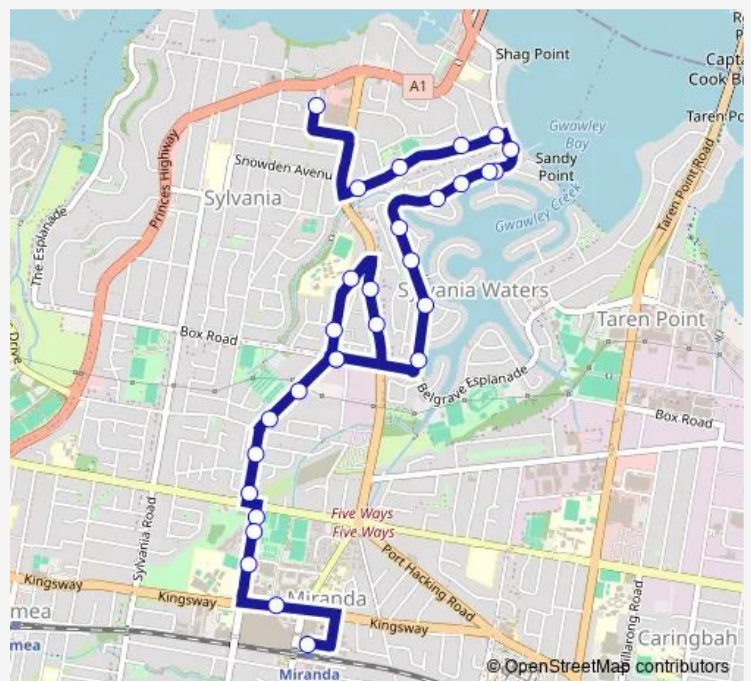

Port Hacking Rd Opp Chapman Dr

Port Hacking Rd Opp Frank Vickery Village

Box Rd At Bellingara Rd

Bellingara Rd Opp Bellingara Road Netball Complex

Route schedule

Southgate Shopping Centre, Formosa St — Miranda Interchange, Urunga Pde, Stand 9

Monday 09:01-17:01

Tuesday 09:01-17:01

Wednesday 09:01-17:01

Thursday 09:01-17:01

Friday 09:01-17:01

Saturday 09:10-16:06

Sunday —

Route info

Direction: Southgate Shopping Centre, Formosa St

Stops: 29

Trip Duration: 0 hour 20 min

972 — Miranda to Sylvania via Sylvania Waters

Bellingara Rd Before Garnet Rd

Bellingara Rd At Vista Heights Rd

Bellingara Rd Opp Stevens Av

Wandella Rd After The Boulevarde

Seymour Shaw Park, Wandella Rd

Wandella Rd At Parkside Av

Kingsway At Central Rd

Miranda Interchange, Urunga Pde, Stand 9

Direction

Southgate Shopping Centre, Formosa St — Endeavour Sports High School, Access Rd, The Boulevarde